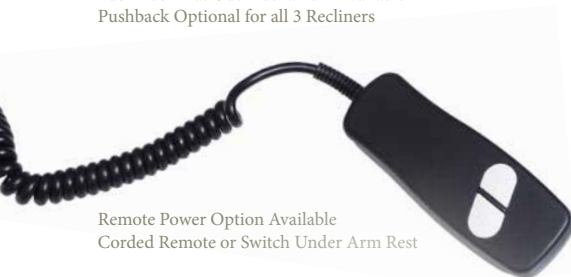

Remote Power Option Available
Corded Remote or Switch Under Arm Rest