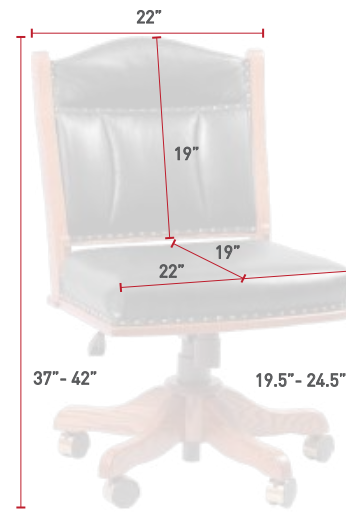

SCL61
Side Desk Chair with Low Back
Brown Maple
OCS-117 Asbury
L525 Nutmeg Leather