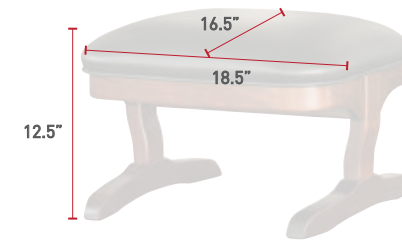

TR14
Terry Footstool (Non-Rocking)
Brown Maple
OCS-228 Rich Tobacco
L210 Black Leather