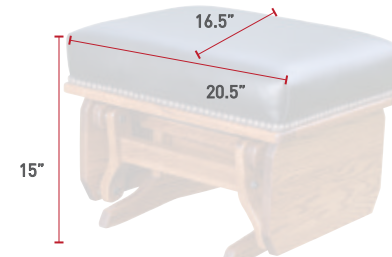

MO220-SO
Mission Ottoman
Solid Sides
Maple
OCS-230 Onyx
C8-63 Chrom Crypton Fabric
Runner Base