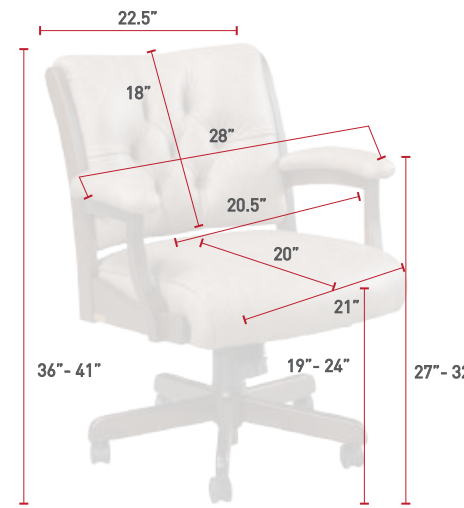

CET59
Clark Executive Chair (Tufted)
Brown Maple
OCS-228 Rich Tobacco
L210 Black Leather