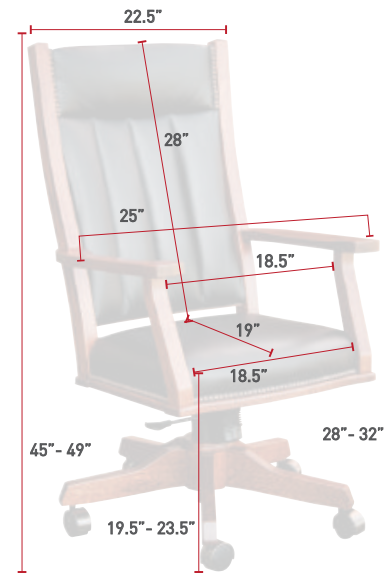

MOC250
Mission Office Chair
Oak
OCS-136 Graystone
L210 Black Leather