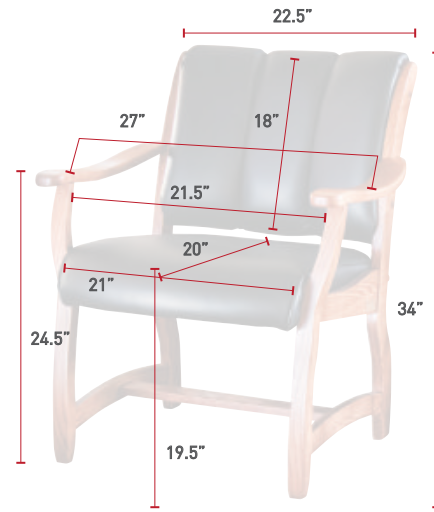

MC82
Midland Client Arm Chair
Maple
OCS-228 Rich Tobacco
34-33 Smoke Fabric