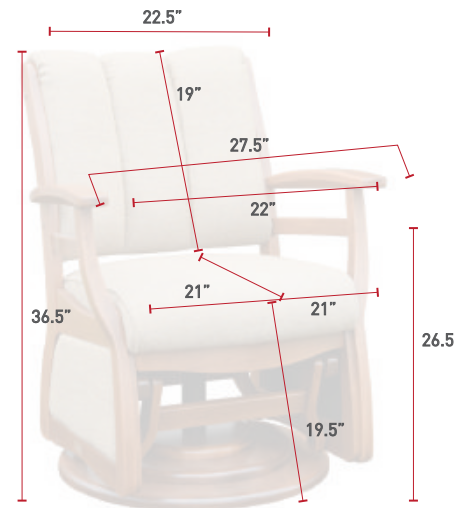

**PHSG41**  
 Back View  
 Brown Maple  
 OCS-226 Coffee  
 L310 Texas Leather

**SHSG43**  
 Back View  
 Oak  
 OCS-121 Smoke  
 29-11 Callaway Fabric

**PLSG42**  
 Paris Low Back Swivel Glider  
 Maple  
 OCS-230 Onyx  
 L120 Saloon Grey Leather