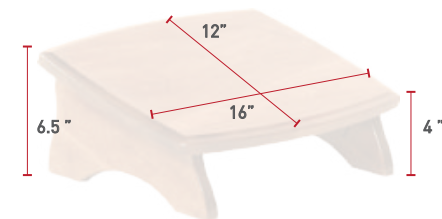

LT11
Little Tod Footstool
Maple
OCS-102 Fruitwood

This footstool is very popular and is our best seller. Providing much needed rest for feet that have to reach to touch the floor. Apply to any seating setting, Gliders, Rockers, Desk Chairs, Dining Chairs.