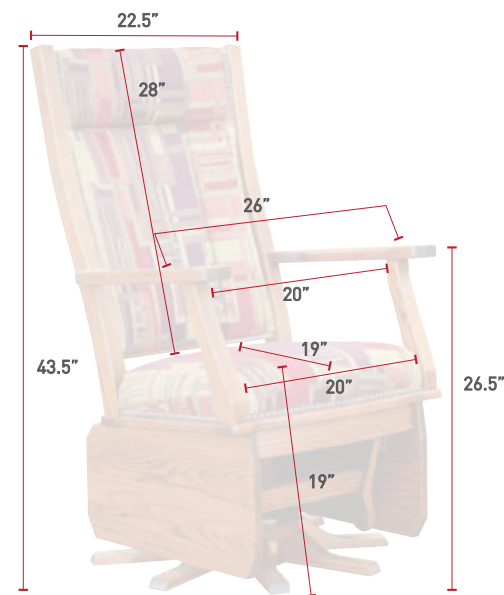

MSPG247-SL
Mission Swivel Glider
Slat Sides
QSWO
OCS-117 Asbury
L310 Texas Leather
Platform Base

GLIDERS & OTTOMANS

GLIDERS & OTTOMANS