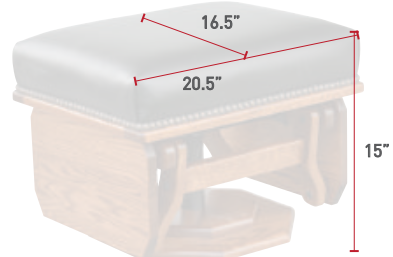

MOP222-SO
Mission Ottoman
Solid Sides
Maple
OCS-230 Onyx
C8-63 Chrom Crypton Fabric
Platform Base