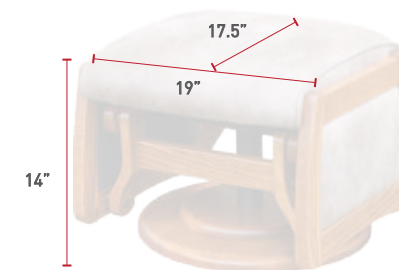

POT23
Paris Gliding Ottoman
Oak
OCS-117 Asbury
29-11 Callaway Fabric