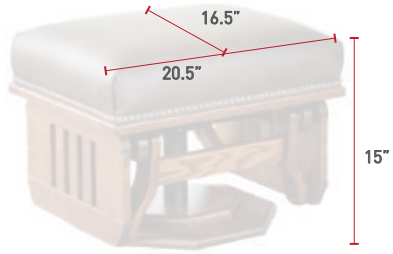

MOP222-SL
Mission Ottoman
Slat Sides
QSWO
OCS-228 Rich Tobacco
Platform Base