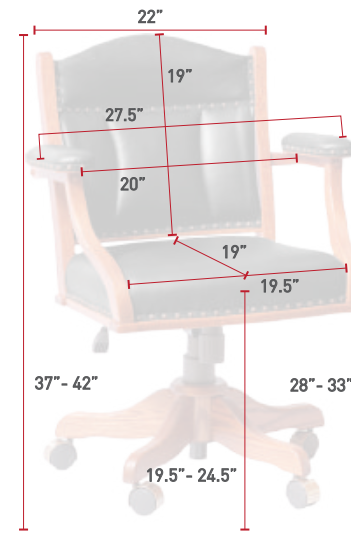

**DC55**  
 Desk Chair  
 Maple  
 OCS-113 Michael's  
 L210 Black Leather

**DCL56**  
 Desk Chair with Low Back  
 Brown Maple  
 OCS-122 Cocoa  
 L210 Black Leather

**DC55**  
 Back View  
 Maple  
 OCS-113 Michael's  
 L210 Black Leather