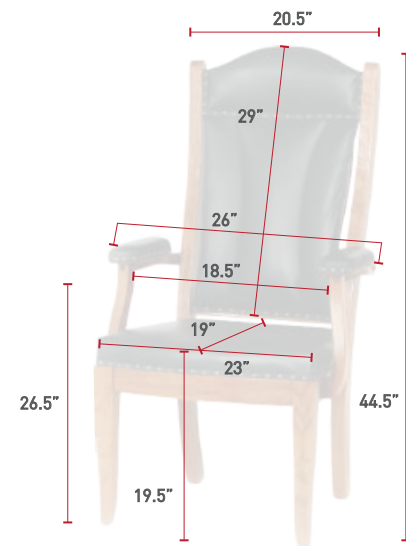

CL80
Client Arm Chair
Cherry
OCS-228 Rich Tobacco
L635 Hunter Green Leather