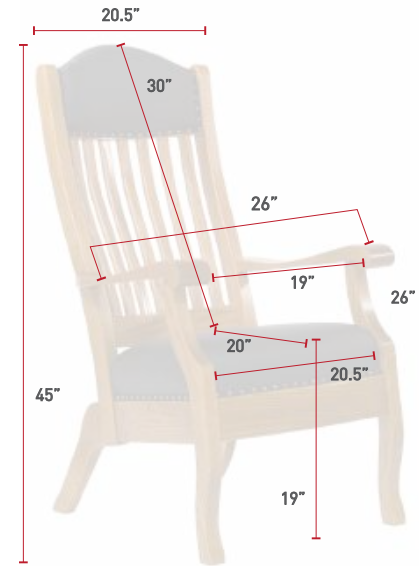

KLC95
King Lounge Chair
Oak
OCS-110 Medium
L210 Black Leather