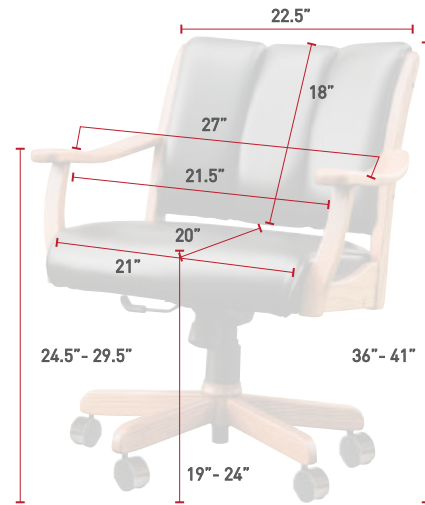

MD51
Midland Arm Chair
Oak
OCS-113 Michael's
L345 Bronco Leather