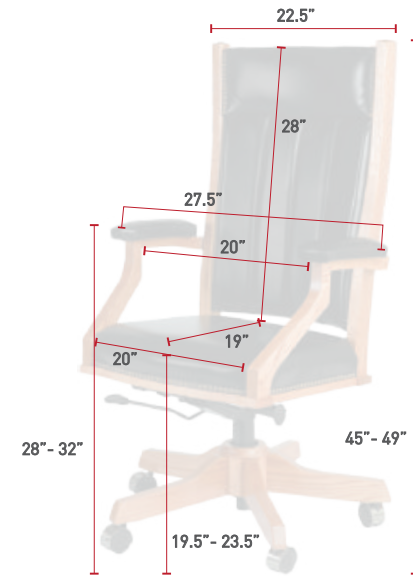

MDC255
Mission Desk Chair
Cherry
OCS-117 Asbury
L210 Black Leather