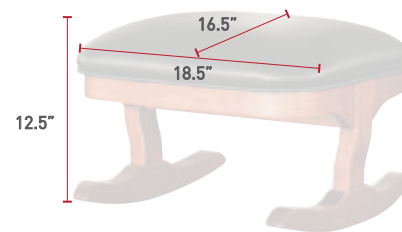

TM12
Tommy Footstool (Rocking)
Cherry
OCS-113 Michaels
L210 Black Leather