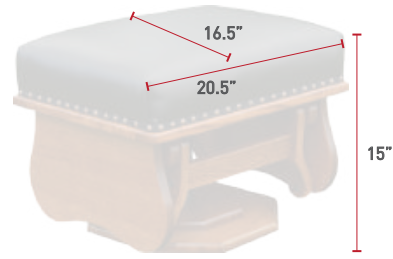

OP22
Gliding Ottoman
Oak
OCS-110 Medium
L325 Cinnamon Leather
Platform Base