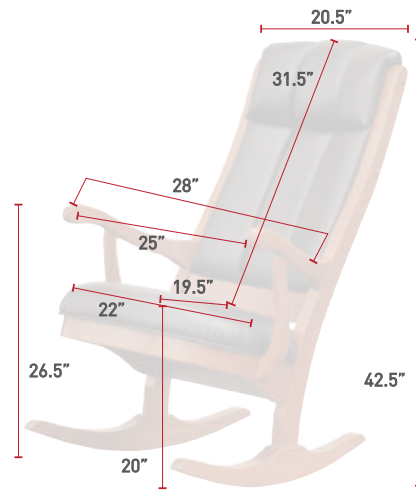

LNR18
Lincoln Rocker
Maple
OCS-228 Rich Tobacco
1076-B Elk Fabric