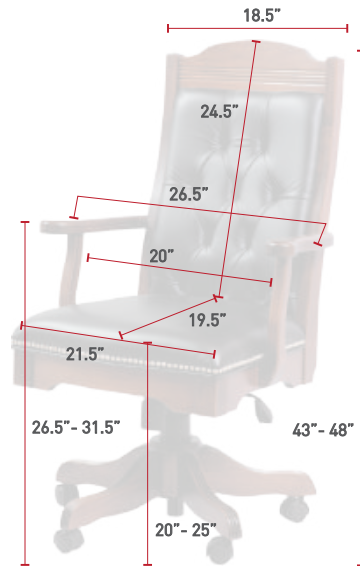

SEAC340
Starr Executive Arm Chair
Oak
FC-11047 Ebony
L425 Bar-B-Q Leather
(Optional Nail Trim) J: French Natural
*see nail trim on page 13