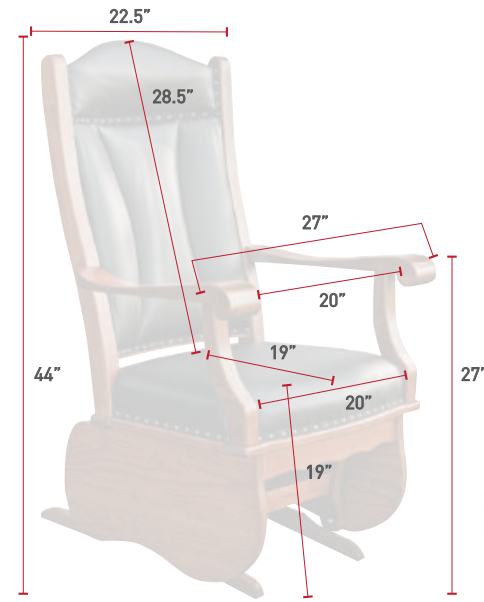

**MSG245-SO**  
Mission Swivel Glider  
Solid Sides  
Oak  
OCS-113 Michaels  
8000-K Gibson Fabric  
8 Leg Base

**GLIDERS & OTTOMANS**

**GLIDERS & OTTOMANS**

**MG240-SL**  
Mission Glider  
Slat Sides  
QSW0  
OCS-228 Rich Tobacco  
L520 Mushroom Leather  
Runner Base