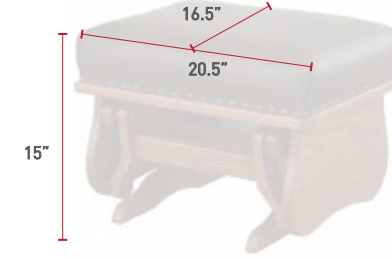

OT20
Gliding Ottoman
Maple
OCS-117 Asbury
L210 Black Leather
Runner Base