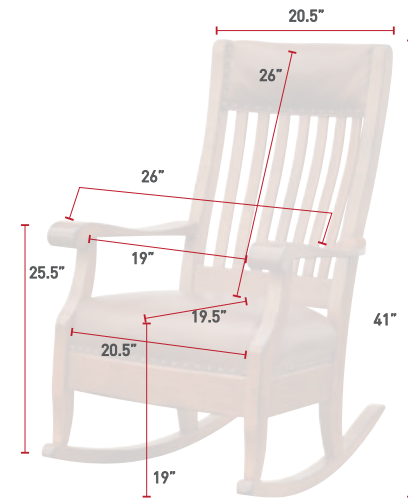

GR30
Grandma's Rocker
Brown Maple
FC-11047 Ebony
L310 Texas Leather
(Optional Nail Trim) J: French Natural
*see nail trim on page 13