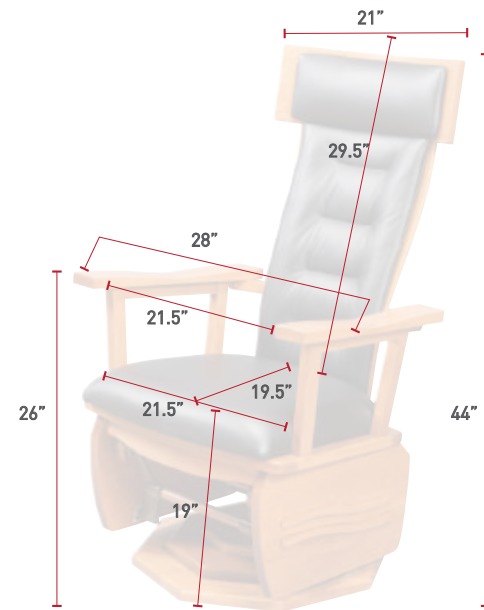

**SG45 WIDE**  
 Swivel Glider Wide  
 Oak  
 OCS-117 Asbury  
 L525 Nutmeg Leather  
 8 Leg Base

**SG45**  
 Back View  
 Brown Maple  
 OCS-122 Cocoa  
 L720 Storm Cloud Leather  
 8 Leg Base

**SG45 WIDE**  
 Back View  
 Oak  
 OCS-117 Asbury  
 L525 Nutmeg Leather  
 8 Leg Base