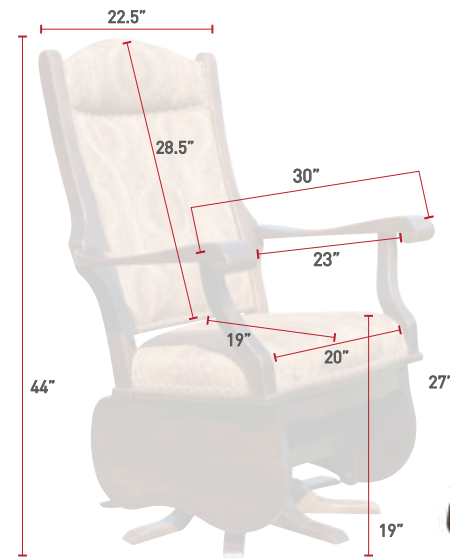

**SPG47**  
Back View  
Oak  
OCS-102 Fruitwood  
L310 Texas Leather  
Platform Base

**SPG47 WIDE**  
Back View  
Oak  
OCS-113 Michaels  
L210 Black Leather  
Platform Base

**SG45**  
 Swivel Glider  
 QSWO  
 OCS-117 Asbury  
 34-38 Arizona Fabric  
 8 Leg Base