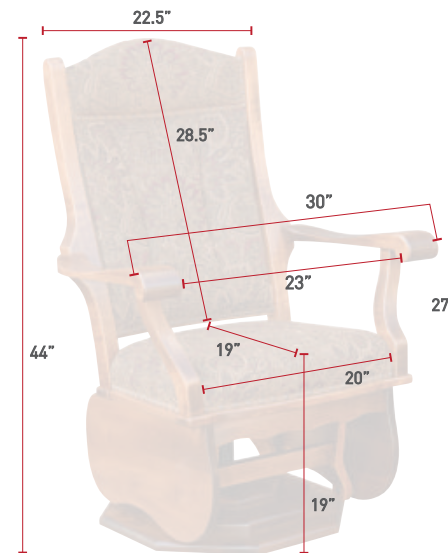

SPG47
Swivel Glider
Oak
OCS-102 Fruitwood
L310 Texas Leather
Platform Base