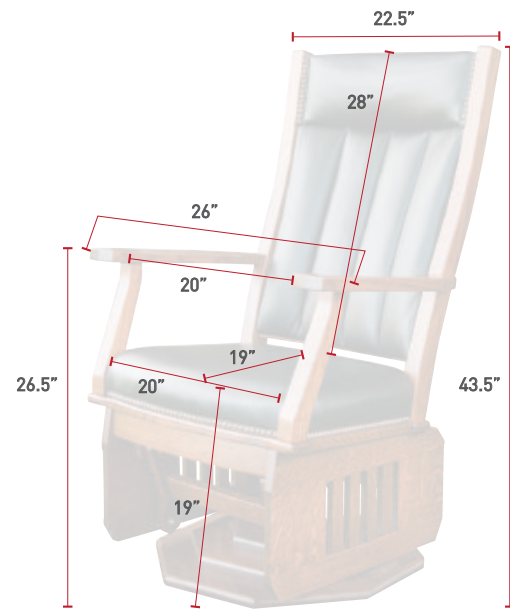

**SLSG44**  
 Sierra Low Back Swivel Glider  
 Oak  
 OCS-110 Medium  
 L130 Night Sky Leather

**PLSG42**  
 Back View  
 Oak  
 OCS-117 Asbury  
 C2-21 Canal Crypton Fabric

**SLSG44**  
 Back View  
 Cherry  
 OCS-104 Seely  
 C8-6 Twig Crypton Fabric