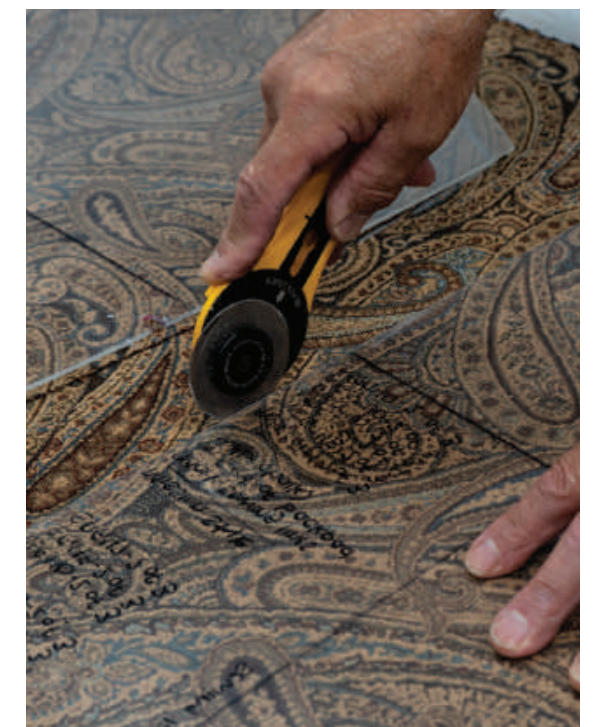

POLICIES & INFORMATION

MEET THE PEOPLE AT BUCKEYE ROCKERS

When buying or shipping a chair or product, there is the standard communication between you, the customer, and the sales or accounting team.....but, there is more involved. There are many steps involved in building a chair or product. Buckeye Rockers considers each step important and wants you to meet the fine people that are in our company.

Dennis Hershberger	President	27 Years
David Yoder	Craftsman	21 Years
Amos Yoder	Upholstery	19 Years
John Wengerd	Upholstery	12 Years
Albert Miller	Craftsman	11 Years
Wayne Miller	Upholstery	9 Years
Jacob Yoder	Craftsman / Maintenance	8 Years
Noah Hochstetler	Craftsman	8 Years
Marvin Yoder	Craftsman	6 Years
Roy Hershberger	Sales	5 Years
Jonas Jr. Yoder	Upholstery/Shipping	4 Years
Mary Miller	Upholstery	4 Years
Aaron Hershberger	Craftsman/Maintenance	3 Years
Merlin Yoder	Craftsman	2 Years
Delbert Yoder	Finishing	1 Year
Derick Yoder	Finishing	1 Year