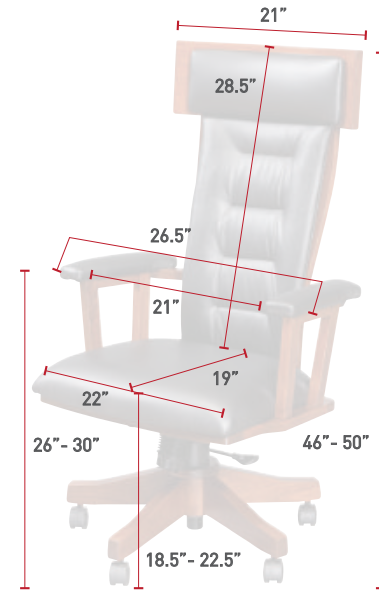

LDC58
London Arm Desk Chair
QSWO
OCS-113 Michael's
L210 Black Leather