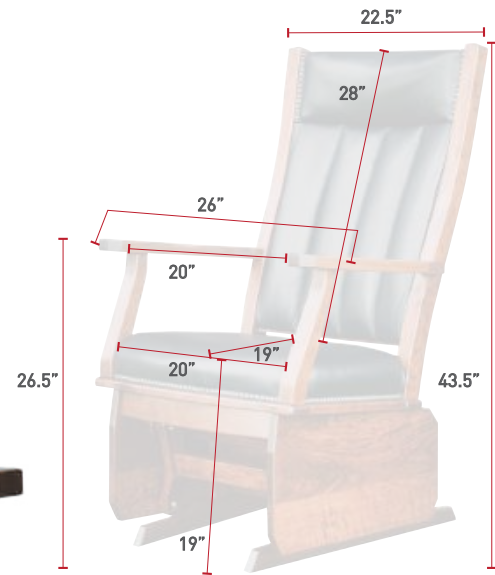

MG240-SL
Mission Glider
Slat Sides
QSW0
OCS-228 Rich Tobacco
L520 Mushroom Leather
Runner Base