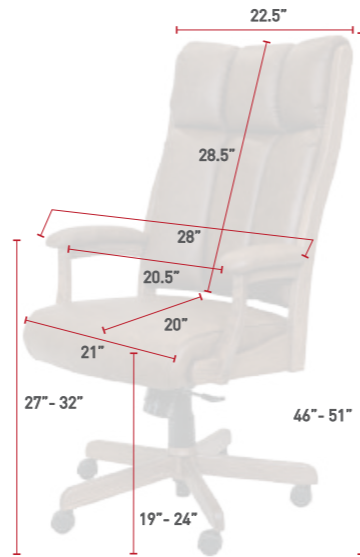

**STANDARD CASTER**

2" Black Twin Wheel

**PREMIUM CASTERS**

2" Black/Chrome Neoprene

3" Black/Chrome Neoprene

Black Bun Foot Glide

**CE58**  
Clark Executive Chair  
Cherry  
OCS-113 Michaels  
L210 Black Leather