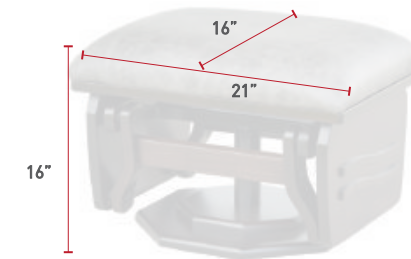

LOT21
London Gliding Ottoman
Maple
OCS-230 Onyx
L310 Texas Saloon Leather
Platform Base