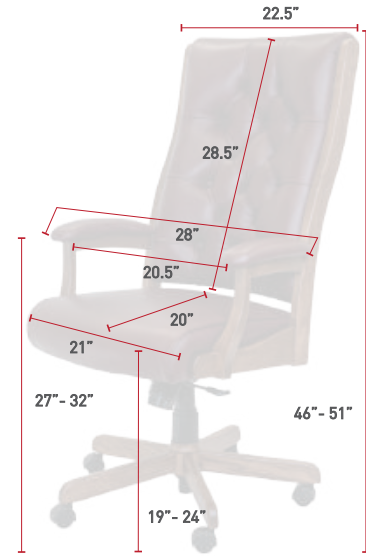

CET59
Clark Executive Chair (Tufted)
Brown Maple
OCS-228 Rich Tobacco
L210 Black Leather