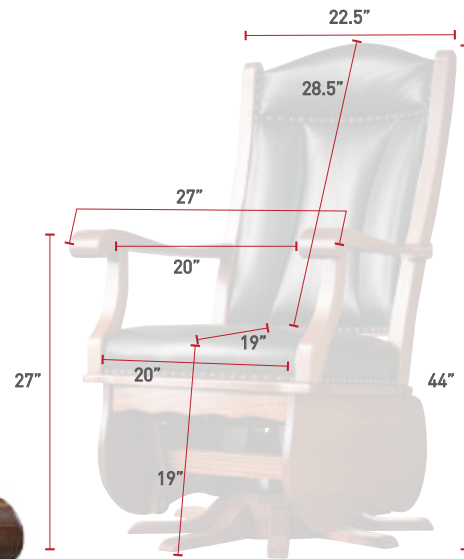

SG45
Swivel Glider
QSWO
OCS-117 Asbury
34-38 Arizona Fabric
8 Leg Base