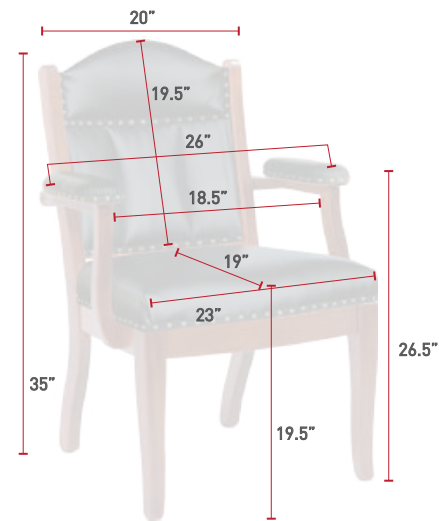

CLAL81
Client Arm Chair with Low Back
Oak
OCS-107 Washington
L210 Black Leather