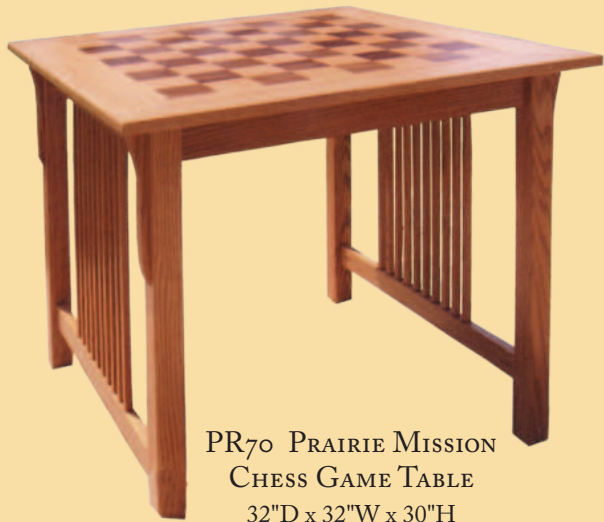

PR70 PRAIRIE MISSION
CHESS GAME TABLE
32"D x 32"W x 30"H