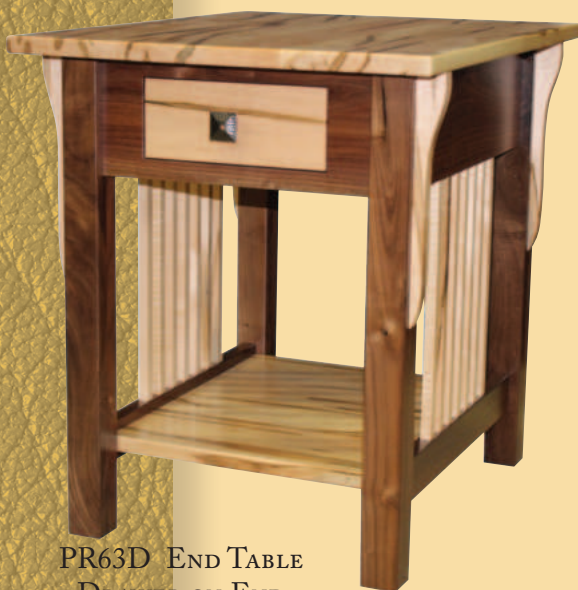

PR63D END TABLE
DRAWER ON END
19"D x 24"W x 23"H