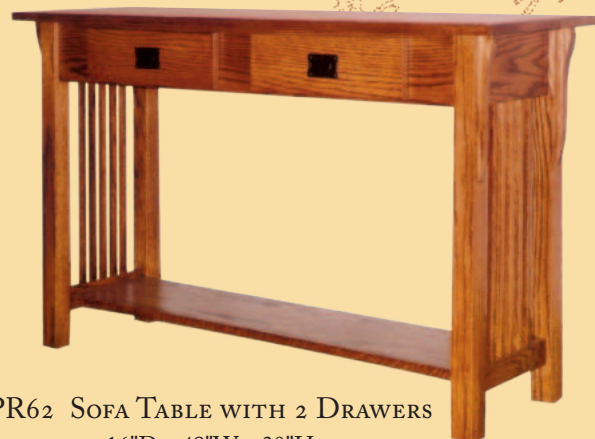

PRAIRIE MISSION

PR63D END TABLE
WITH DRAWER
19"W x 24"D x 23"H

PR63 END TABLE
WITH DRAWER
19"D x 24"W x 23"H

PR62 SOFA TABLE WITH 2 DRAWERS
16"D x 48"W x 30"H

PR60 PRAIRIE MISSION COFFEE TABLE
WITH 4 DRAWERS
34"D x 48"W x 18"H