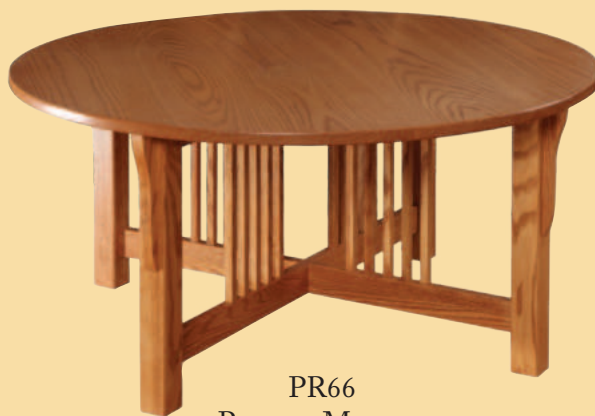

PR36
PRAIRIE MISSION
ROUND COFFEE TABLE
WITH SHELF
36" x 18"H

PR35
PRAIRIE MISSION
END TABLE
22"D x 18"W x 23"H

PR67 PRAIRIE MISSION
ROUND END TABLE
24" x 25"H

PR66
PRAIRIE MISSION
ROUND COFFEE TABLE
36" x 18"H