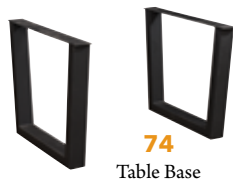

TABLE BASE OPTIONS

The two-digit suffix at the end of the SKU # determines the base

Table SKU:			
Collection	Width	Length	Base #
AB	42	84	98