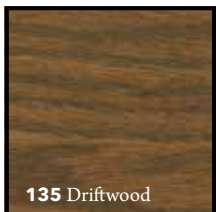

Finish Colors

OHIO CERTIFIED STAINS

RED OAK