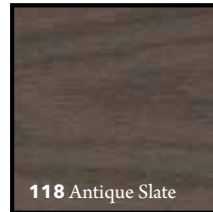

Finish Colors

OHIO CERTIFIED STAINS

RED OAK