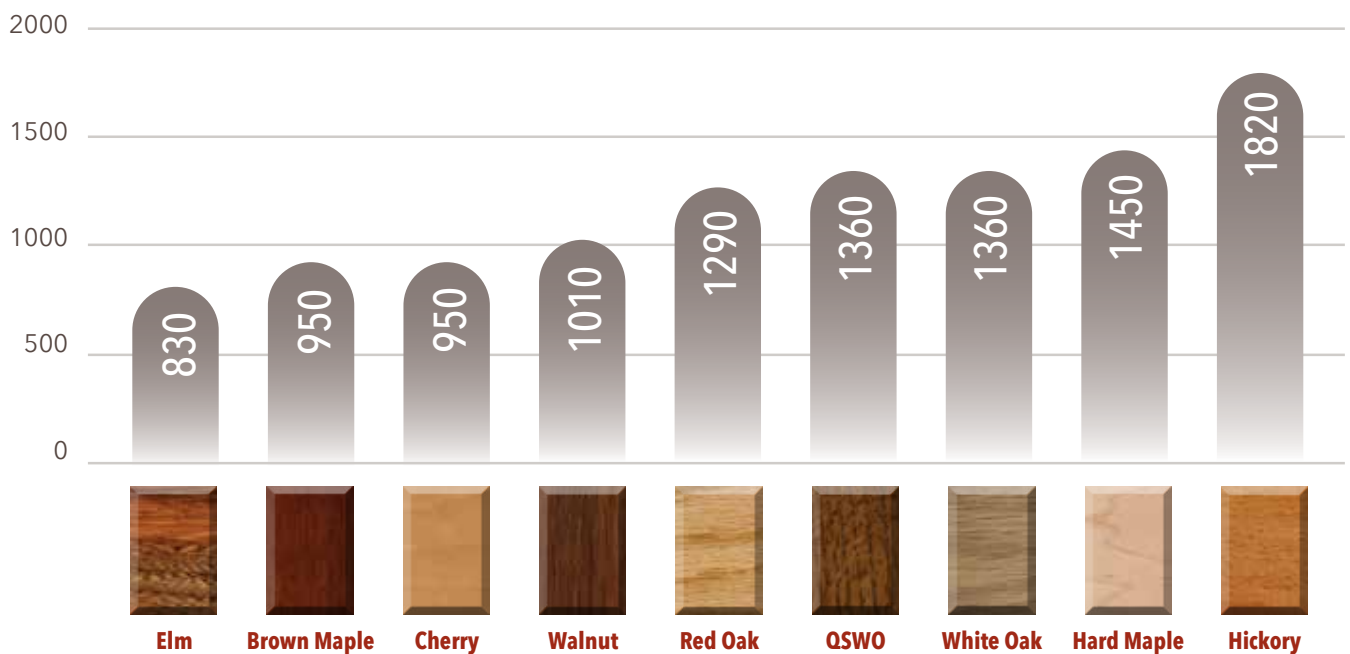

## Table Options

**Gear Slides**

**Leg Levelers**

**Wood Slides**

**Self Store Leaves**

## Janka Wood Rating System

The Janka hardness scale measures the force that's required to embed a steel ball halfway through a sample of wood. The ball is 0.444 inches in diameter and fired with increasing force. The pounds of force needed to push the ball to the center is the Janka value you end up with.

This number is incredibly useful in directly determining how well a wood will withstand dents, dings, and wear—as well as indirectly predicting the difficulty in nailing, screwing, sanding, or sawing a given wood species.