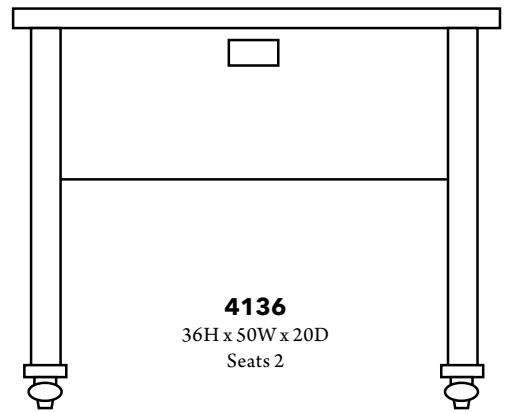

4136
36H x 50W x 20D
Seats 2