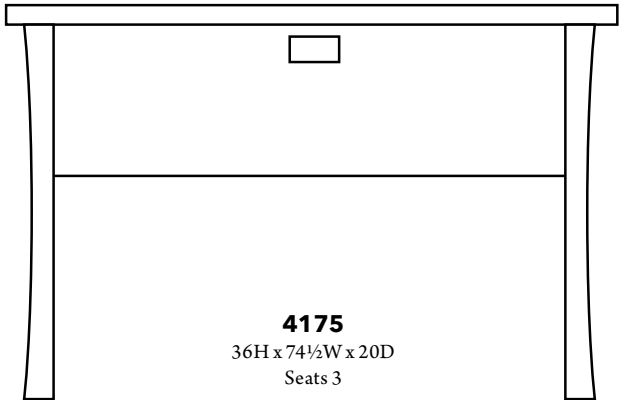

4175
36H x 74½W x 20D
Seats 3