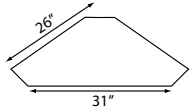

SV-3123
Corner Hutch
26D x 31W x 80³/₄H