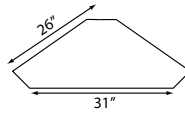

SV-3123
Corner Hutch
26D x 31W x 80³/₄H