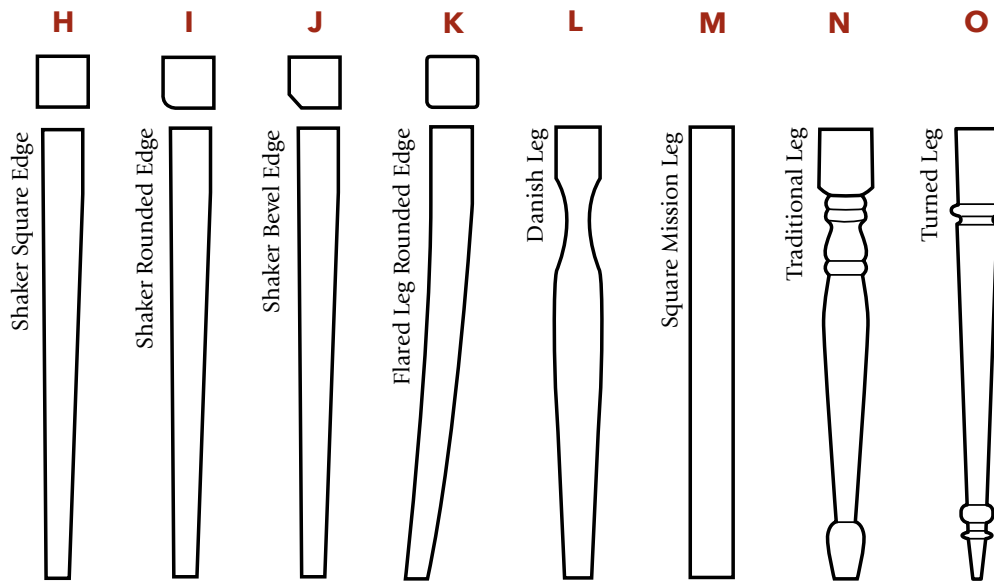

Leg Options