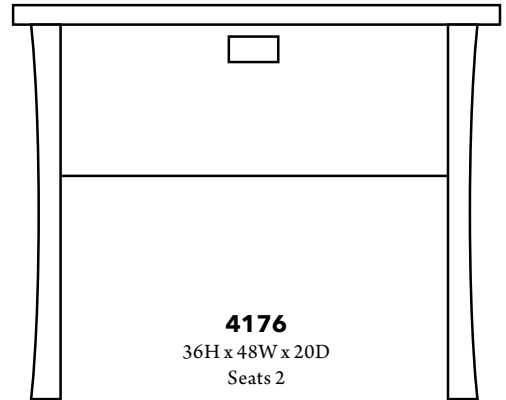

4176
36H x 48W x 20D
Seats 2