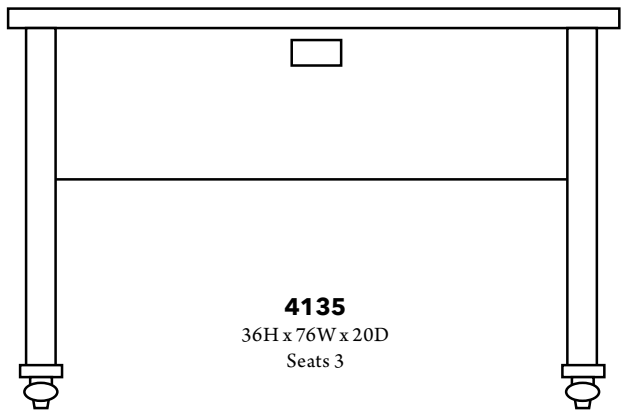

4135
36H x 76W x 20D
Seats 3