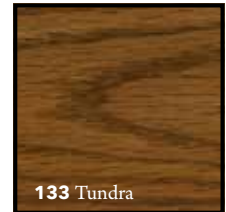

Finish Colors

OHIO CERTIFIED STAINS

RED OAK