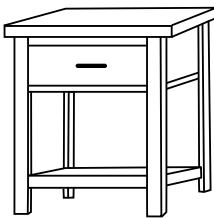

ET-1900
Open, 1 Drawer
Overall Width: 22"
Overall Depth: 17³/₄"
Height: 28"