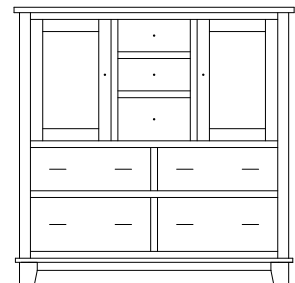

MT-5119
7 Drawer, 2 Door Dresser
Overall Width: 51¼"
Overall Depth: 21"
Height: 51¼"