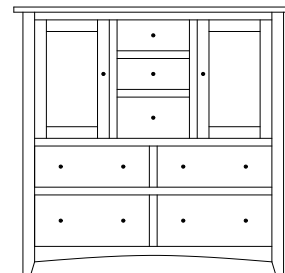

CM-2119
7 Drawer, 2 Door Dresser
Overall Width: 53½"
Overall Depth: 21"
Height: 52"