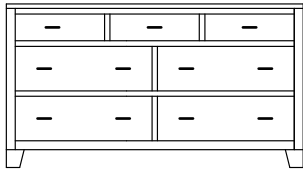

CP-2015
7 Drawer Dresser
Overall Width: 56¾"
Overall Depth: 20"
Height: 36¾"

CP-2017
9 Drawer Dresser
Overall Width: 56¾"
Overall Depth: 20"
Height: 46"

Mirror
CP-2033 Width: 36" Height: 36"
CP-2034 Width: 42" Height: 36"
CP-2035 Width: 48" Height: 34"
CP-2036 Width: 48" Height: 40"