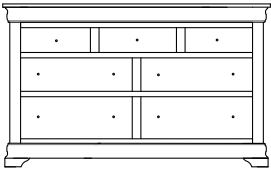

Loretto Dressers & Mirrors

ML-4133
Shown Here

Jewelry
Drawer is
standard on
all Dressers

LT-5315
Shown Here

Dresser shown in: Brown Maple | OCS-111 | Hardware: 53005-G10 Knob

LT-5315
7 Drawer Dresser
Overall Width: 58"
Overall Depth: 21 $\frac{3}{4}$ "
Height: 37 $\frac{3}{4}$ "