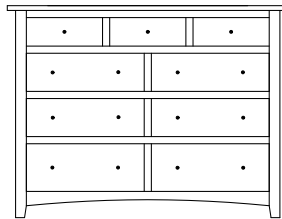

CM-2117
9 Drawer Dresser
Overall Width: 59"
Overall Depth: 21"
Height: 44½"