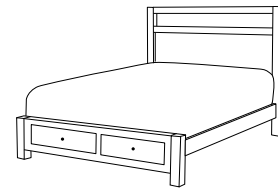

ET-1947K
King
Footboard Storage