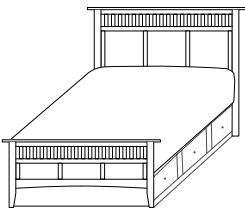

CM-1506K + 312
King
Regular Footboard with
#312 Storage Rail