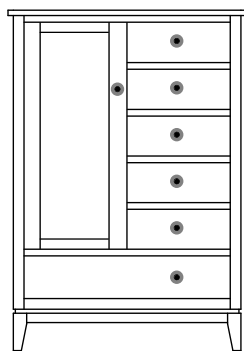

GC-2521
Door Chest
Overall Width: 42 $\frac{3}{4}$ "
Overall Depth: 21"
Height: 65 $\frac{1}{4}$ "