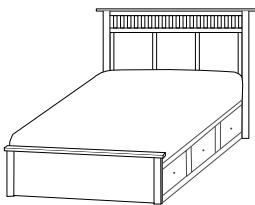

CM-1507K + 312
King
Low Footboard with #312
Storage Rail