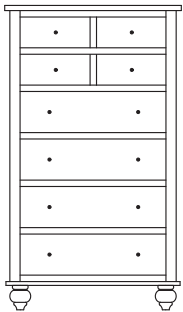

GR-3113
8 Drawer Chest
Overall Width: 36¾"
Overall Depth: 22"
Height: 63¼"