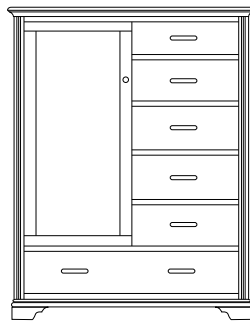

AD-2621
Door Chest
Overall Width: 43³/₄"
Overall Depth: 21¹/₂"
Height: 61"