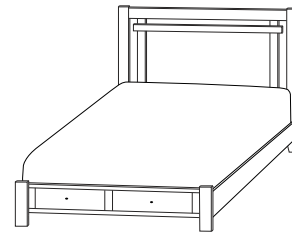

GC-5157K
King
Footboard Storage