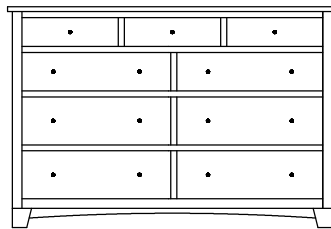

BT-1618
9 Drawer Dresser
Overall Width: 68 $\frac{3}{4}$ "
Overall Depth: 22"
Height: 46"