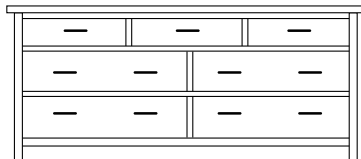

ET-1913
8 Drawer Chest
Overall Width: 38"
Overall Depth: 21 $\frac{3}{4}$ "
Height: 61 $\frac{3}{4}$ "

Ellington Dressers & Mirrors

ET-1934
Shown Here

ET-1917
Shown Here

Dresser shown in: Brown Maple - Rough Sawn | OCS-119 & HF-76 | Hardware: 55368-GPH Pulls
Mirror: Plain (standard)