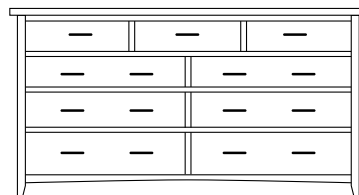

BM-1417
9 Drawer Dresser
Overall Width: 65"
Overall Depth: 21½"
Height: 45"