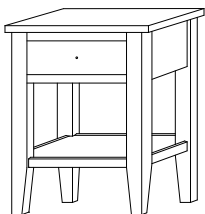

MT-5100
Open, 1 Drawer
Overall Width: 21 $\frac{1}{4}$ "
Overall Depth: 20"
Height: 28 $\frac{3}{4}$ "