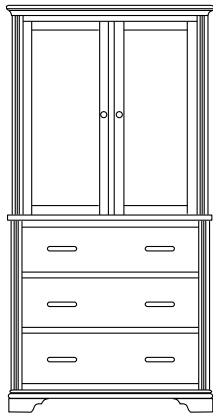

Andrews Miscellaneous

AD-2620
2 Piece Armoire
Overall Width: 37³/₄"
Overall Depth: 21¹/₂"
Height: 79¹/₂"