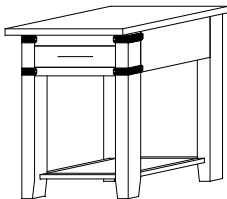

RR-2400
Open, 1 Drawer
Overall Width: 20³/₄"
Overall Depth: 19"
Height: 30"