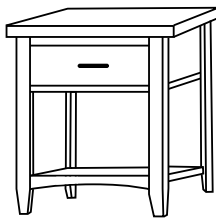

BM-1400
Open, 1 Drawer
Overall Width: 23"
Overall Depth: 17½"
Height: 28"

BM-1401
1 Drawer
Overall Width: 23"
Overall Depth: 17½"
Height: 28"

BM-1402
1 Drawer, 1 Door
Overall Width: 23"
Overall Depth: 17½"
Height: 28"