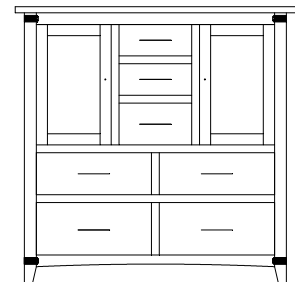

RR-2419
7 Drawer, 2 Door Dresser
Overall Width: 53½"
Overall Depth: 21"
Height: 53"