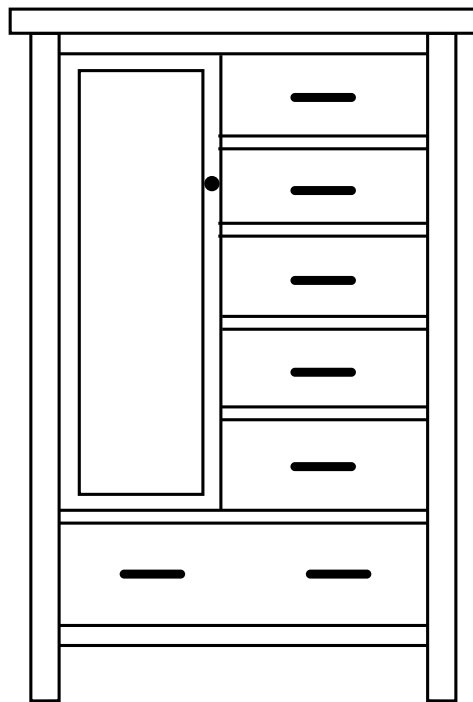

ET-1920
2 Piece Armoire

Overall Width: 38"
Overall Depth: 21 $\frac{3}{4}$ "
Height: 78"