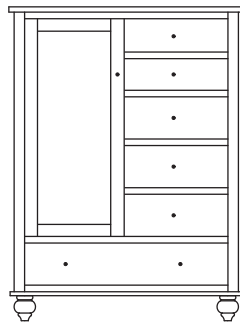

GR-3121
Door Chest
Overall Width: 44"
Overall Depth: 22"
Height: 60"