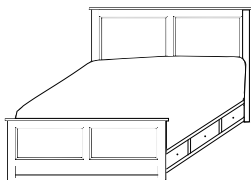

BT-1422K + 311
King
Regular Footboard with
#311 Storage Rail