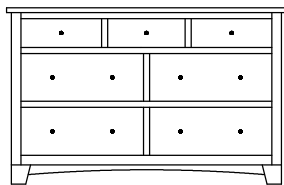

BT-1613
8 Drawer Chest
Overall Width: 36¾"
Overall Depth: 22"
Height: 62½"

Brockton Dressers & Mirrors

BT-1633
Shown Here

BT-1615
Shown Here

Dresser shown in: Rustic Cherry | FC-N3176 | Hardware: K 2980-DBAC Knob | Mirror: Bevel (standard)