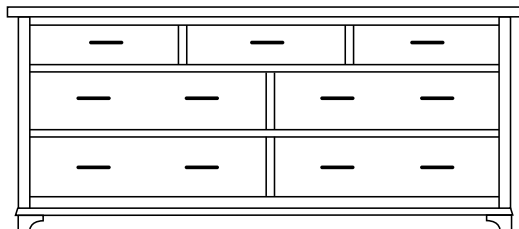

CH-1315
7 Drawer Dresser

Overall Width: 63"
Overall Depth: 21"
Height: 36"