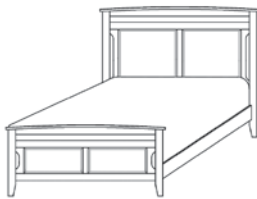

CP-2330K
King
Regular Footboard