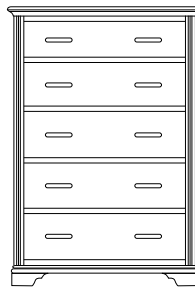

AD-2609
5 Drawer Chest
Overall Width: 37¼"
Overall Depth: 21½"
Height: 55¾"