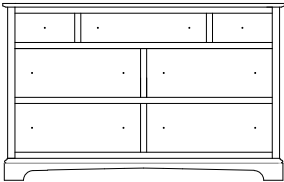

MR-4115
7 Drawer Dresser
Overall Width: 57¾"
Overall Depth: 21"
Height: 36¼"