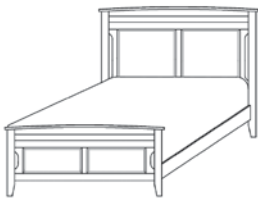

CP-2330K
King
Regular Footboard