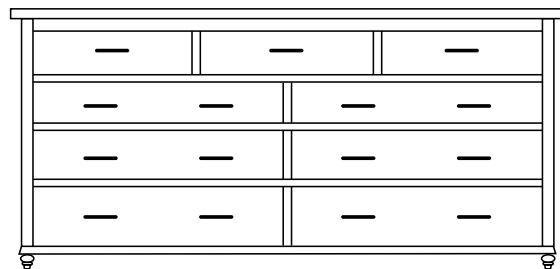

CH-1317
9 Drawer Dresser

Overall Width: 63"
Overall Depth: 21"
Height: 45"