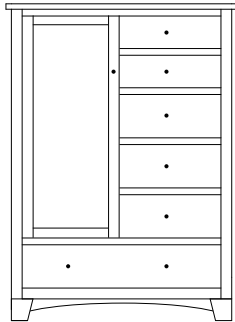

BT-1621
Door Chest
Overall Width: 44"
Overall Depth: 22"
Height: 60½"