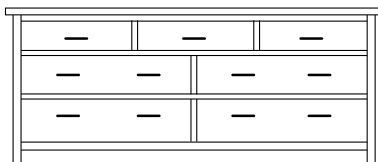

ET-1916
7 Drawer Dresser
Overall Width: 71"
Overall Depth: 21¾"
Height: 36"