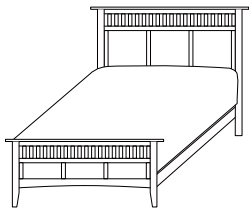

CM-1506K
King
Regular Footboard