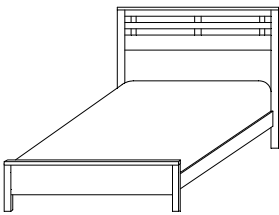

GC-2551K
King
Low Footboard