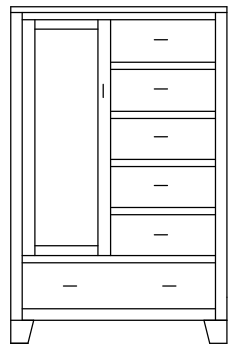

CP-2021
Door Chest
Overall Width: 42"
Overall Depth: 20"
Height: 59¼"