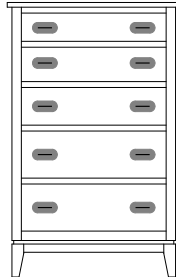

GC-2509
5 Drawer Chest
Overall Width: 36¾"
Overall Depth: 21"
Height: 59"