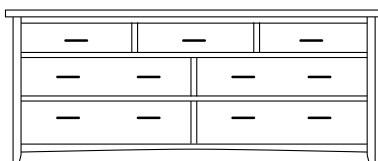

BM-1416
7 Drawer Dresser
Overall Width: 72"
Overall Depth: 21½"
Height: 36"