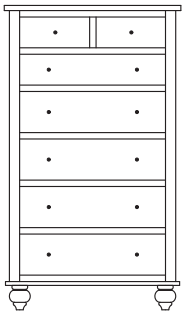

GR-3112
7 Drawer Chest
Overall Width: 36¾"
Overall Depth: 22"
Height: 63¼"