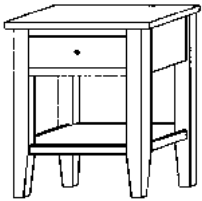

PT-1800
Open, 1 Drawer
Overall Width: 20¾"
Overall Depth: 19"
Height: 28¾"