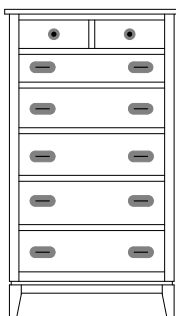

GC-2512
7 Drawer Chest
Overall Width: 36¾"
Overall Depth: 21"
Height: 66¼"