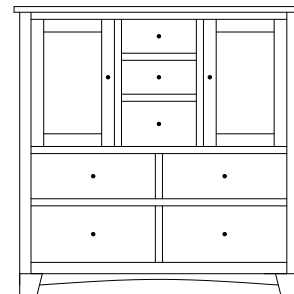

BT-1619
7 Drawer, 2 Door Dresser
Overall Width: 51 $\frac{1}{4}$ "
Overall Depth: 22"
Height: 51 $\frac{1}{4}$ "