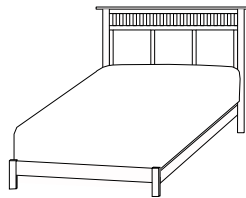

CM-1508K
King
Rail Footboard

CM-1510K
King
Headboard Only