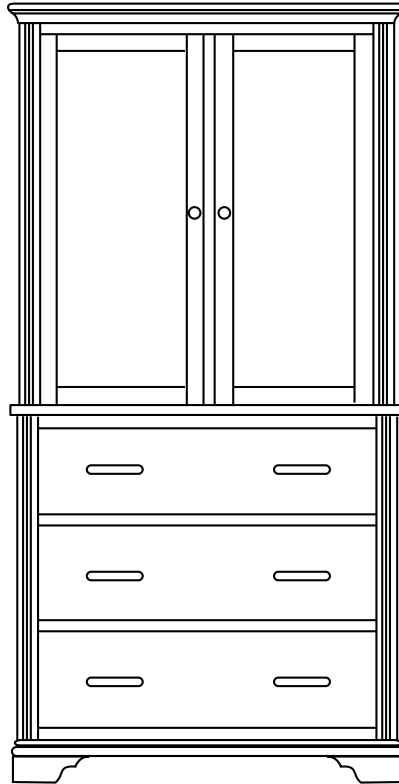

Andrews Miscellaneous

AD-2620
2 Piece Armoire
Overall Width: 37³/₄"
Overall Depth: 21¹/₂"
Height: 79¹/₂"