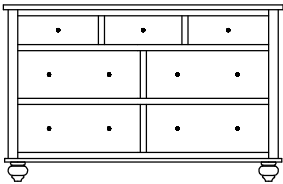

GR-3115
7 Drawer Dresser
Overall Width: 58³/₄"
Overall Depth: 22"
Height: 37¹/₂"