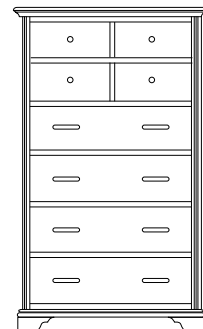

AD-2613
8 Drawer Chest
Overall Width: 37¼"
Overall Depth: 21½"
Height: 63"