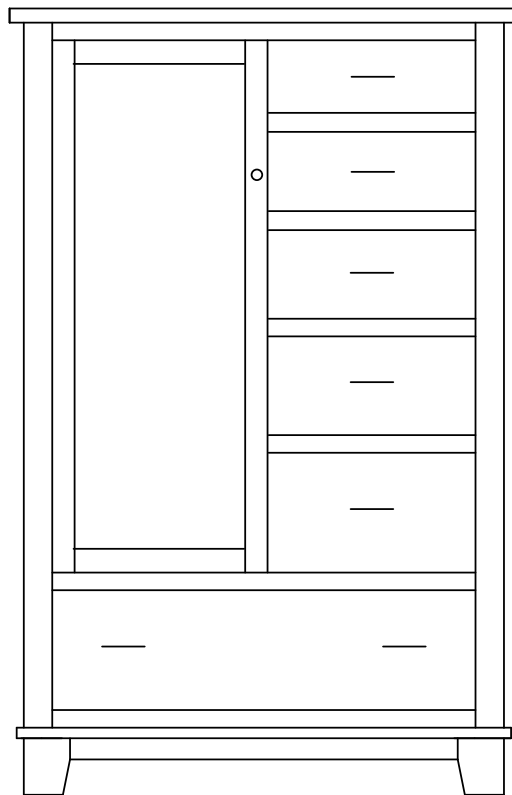

Martinsville Miscellaneous

MT-5120
2 Piece Armoire

Overall Width: 36¾"
Overall Depth: 21"
Height: 78¾"