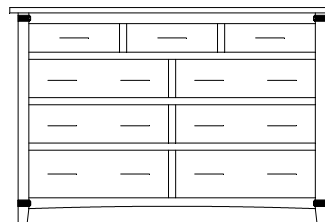

RR-2418
9 Drawer Dresser
Overall Width: 68"
Overall Depth: 21"
Height: 45½"