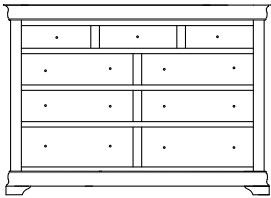

Loretto Dressers & Mirrors

ML-4133
Shown Here

Jewelry
Drawer is
standard on
all Dressers

LT-5315
Shown Here

Dresser shown in: Brown Maple | OCS-111 | Hardware: 53005-G10 Knob

LT-5315
7 Drawer Dresser
Overall Width: 58"
Overall Depth: 21 $\frac{3}{4}$ "
Height: 37 $\frac{3}{4}$ "