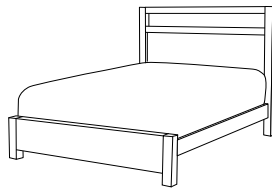

ET-1943K
King
Rail Footboard

ET-1945K
King
Headboard Only