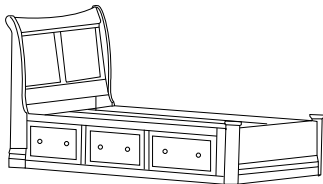

LT-5351K + 312
King
Low Footboard with #312
Storage Rail