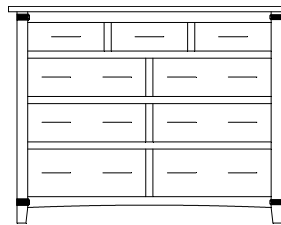

RR-2417
9 Drawer Dresser
Overall Width: 59"
Overall Depth: 21"
Height: 45½"