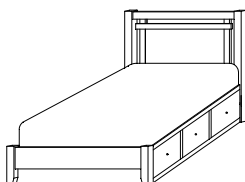

MT-5153K + 312
King
Rail Footboard with #312
Storage Rail

Martinsville Bed Item Numbers

Headboard, 56"H	Cal King	King	Queen	Full	Twin
Bed with Rail Footboard, 15½"H	MT-5153C	MT-5153K	MT-5153Q	MT-5153F	MT-5153T
Headboard Only, 56"H	MT-5155C	MT-5155K	MT-5155Q	MT-5155F	MT-5155T
Bed with Footboard Storage, 14¾"H	MT-5157C	MT-5157K	MT-5157Q	MT-5157F	MT-5157T
Storage Rail, 11"H, 3" off floor	311C	311K	311Q	311F	311T
Storage Rail, 14"H	312C	312K	312Q	312F	312T

- Twin size beds are not available with drawers on both sides.
- Twin size footboard storage only available with one drawer due to size limitations.