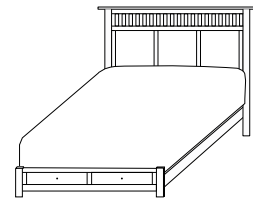

CM-1511K
King
Footboard Storage