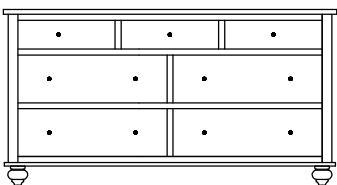

GR-3116
7 Drawer Dresser
Overall Width: 68³/₄"
Overall Depth: 22"
Height: 37¹/₂"