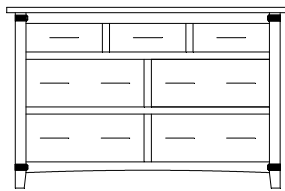

RR-2415
7 Drawer Dresser
Overall Width: 59"
Overall Depth: 21"
Height: 38"