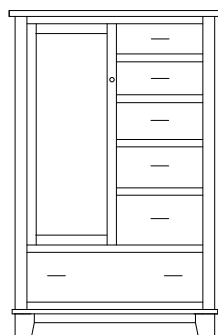

MT-5121
Door Chest

Overall Width: 42¾"
Overall Depth: 21"
Height: 60½"