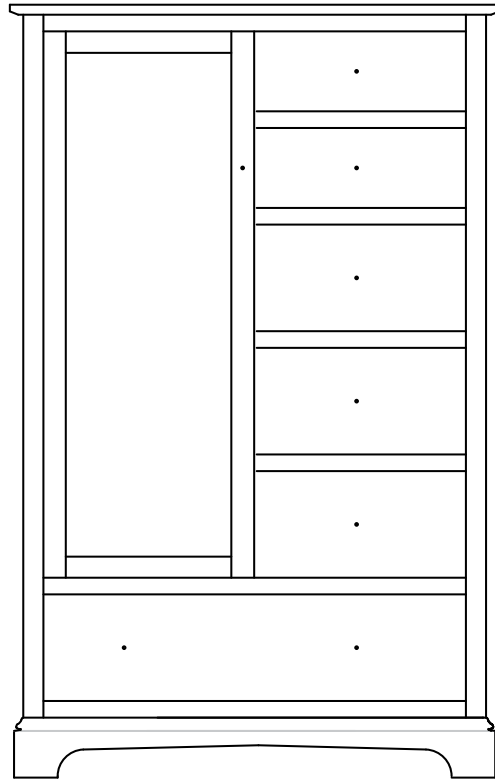

Milroy Miscellaneous

MR-4120
2 Piece Armoire
Overall Width: 35 $\frac{3}{4}$ "
Overall Depth: 21"
Height: 78"