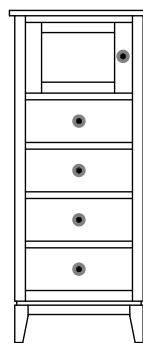

GC-2527
4 Drawer, 1 Door
Lingerie Chest
Overall Width: 26"
Overall Depth: 19"
Height: 62 $\frac{1}{4}$ "