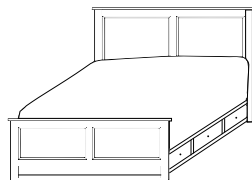

BT-1422K + 311
King
Regular Footboard
with #311 Storage Rail