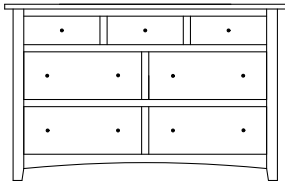

CM-2113
8 Drawer Chest
Overall Width: 37¼"
Overall Depth: 21"
Height: 63½"

Classic Mission Dressers & Mirrors

CM-2135
Shown Here

CM-2115
Shown Here

Dresser shown in: QSWO | OCS-113 | Hardware: D-925-BL Pulls | Mirror: Bevel (standard)