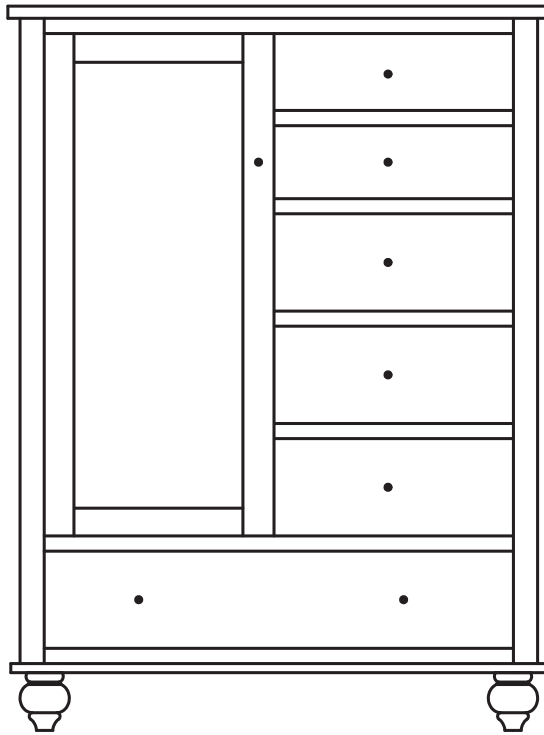

GR-3120
2 Piece Armoire
Overall Width: 36¾"
Overall Depth: 22"
Height: 79½"