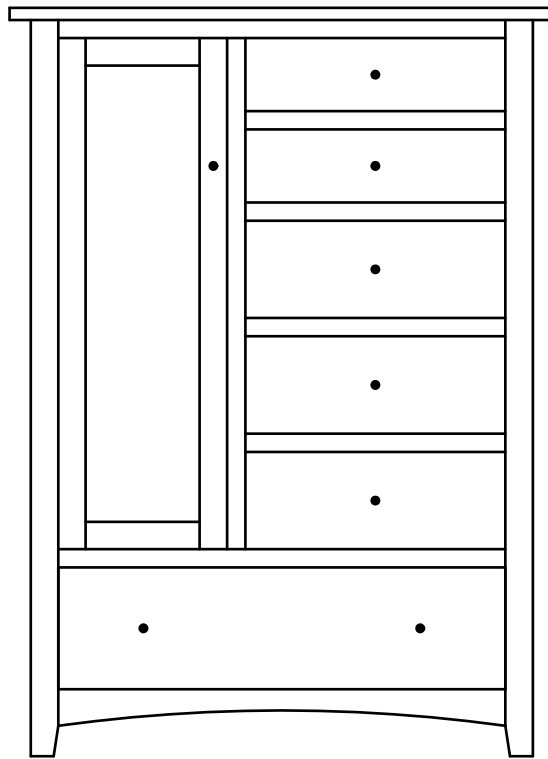

CM-2120
2 Piece Armoire
Overall Width: 37¼"
Overall Depth: 21"
Height: 79"