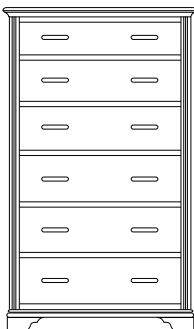

AD-2600
Open, 1 Drawer
Overall Width: 20³/₄"
Overall Depth: 19"
Height: 28³/₄"

AD-2601
1 Drawer
Overall Width: 20³/₄"
Overall Depth: 19"
Height: 28³/₄"

AD-2602
1 Drawer, 1 Door
Overall Width: 20³/₄"
Overall Depth: 19"
Height: 28³/₄"

AD-2603
3 Drawer
Overall Width: 20³/₄"
Overall Depth: 19"
Height: 28³/₄"

AD-2604
1 Drawer
Overall Width: 26"
Overall Depth: 19"
Height: 28³/₄"

AD-2605
1 Drawer, 2 Doors
Overall Width: 26"
Overall Depth: 19"
Height: 28³/₄"

AD-2606
3 Drawer
Overall Width: 26"
Overall Depth: 19"
Height: 28³/₄"

Andrews Chests

AD-2610
Shown Here

Chest shown in: Brown Maple | OCS-113 Michaels Cherry | Hardware: K-87-B Pull, K-88-B Knob

AD-2608
3 Drawer Chest
Overall Width: 37¼"
Overall Depth: 21½"
Height: 37¼"

AD-2609
5 Drawer Chest
Overall Width: 37¼"
Overall Depth: 21½"
Height: 55¾"

AD-2610
6 Drawer Chest
Overall Width: 37¼"
Overall Depth: 21½"
Height: 55¾"

AD-2611
6 Drawer Chest
Overall Width: 37¼"
Overall Depth: 21½"
Height: 63"