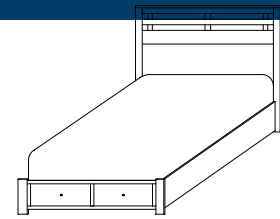

GC-2557K
King
Footboard Storage