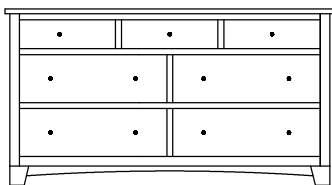

BT-1616
7 Drawer Dresser
Overall Width: 68 $\frac{3}{4}$ "
Overall Depth: 22"
Height: 36 $\frac{3}{4}$ "