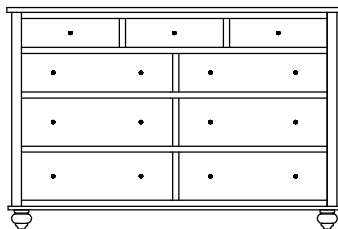

GR-3118
9 Drawer Dresser
Overall Width: 68³/₄"
Overall Depth: 22"
Height: 46³/₄"