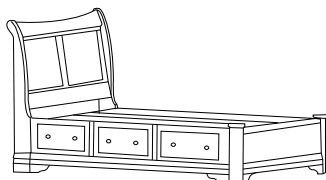

LT-5351K + 311
King
Low Footboard with
#311 Storage Rail

Loretto Bed Item Numbers

Headboard, 53"H	Cal King	King	Queen	Full	Twin
Bed with Regular Footboard, 21"H	LT-5350C	LT-5350K	LT-5350Q	LT-5350F	LT-5350T
Bed with Low Footboard, 21"H	LT-5351C	LT-5351K	LT-5351Q	LT-5351F	LT-5351T
Headboard Only, 53"H	LT-5355C	LT-5355K	LT-5355Q	LT-5355F	LT-5355T
Bed with Footboard Storage, 21"H	LT-5357C	LT-5357K	LT-5357Q	LT-5357F	LT-5357T
Storage Rail, 11"H, 3" off floor	311C	311K	311Q	311F	311T
Storage Rail, 14"H	312C	312K	312Q	312F	312T

- Twin size beds are not available with drawers on both sides.
- Twin size footboard storage only available with one drawer due to size limitations.