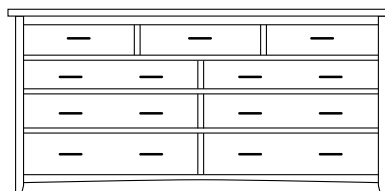

BM-1418
9 Drawer Dresser
Overall Width: 72"
Overall Depth: 21½"
Height: 45"