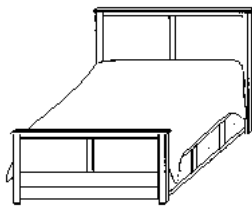

CM-1122K + 311
King
Regular Footboard with
#311 Storage Rail