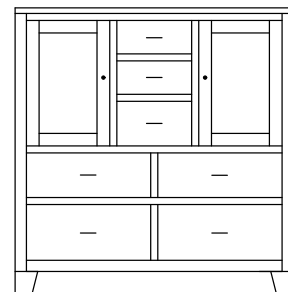

CP-2019
7 Drawer, 2 Door Dresser
Overall Width: 49¼"
Overall Depth: 20"
Height: 51¼"