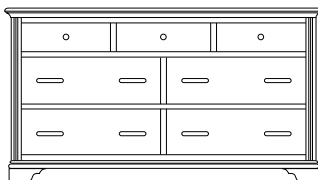

Mirror
AD-2633 42"W x 34"H
AD-2634 42"W x 42"H

Mirror
AD-2635 36"W x 40"H
AD-2636 42"W x 45½"H

AD-2616
7 Drawer Dresser
Overall Width: 68¾"
Overall Depth: 21½"
Height: 37½"

AD-2618
9 Drawer Dresser
Overall Width: 68¾"
Overall Depth: 21½"
Height: 44¾"