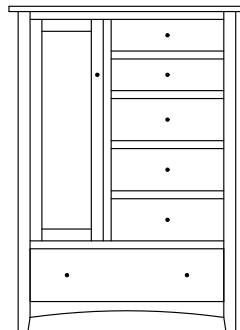

CM-2121
Door Chest
Overall Width: 44¾"
Overall Depth: 21"
Height: 61½"