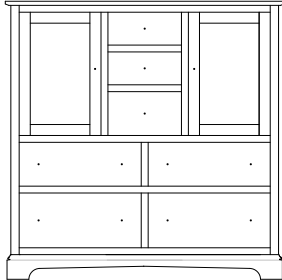

MR-4119
7 Drawer, 2 Door Dresser
Overall Width: 50¼"
Overall Depth: 21"
Height: 50¾"