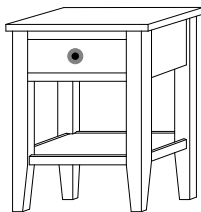

GC-2500
Open, 1 Drawer
Overall Width: 20³/₄"
Overall Depth: 19"
Height: 28³/₄"

GC-2501
1 Drawer
Overall Width: 20³/₄"
Overall Depth: 19"
Height: 32¹/₂"

GC-2502
1 Drawer, 1 Door
Overall Width: 20³/₄"
Overall Depth: 19"
Height: 32¹/₂"