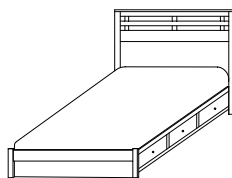

GC-2553K + 311
King
Rail Footboard with
#311 Storage Rail

Glen Cove Bed Item Numbers

Headboard, 56"H	Cal King	King	Queen	Full	Twin
Bed with Low Footboard, 22"H	GC-2551C	GC-2551K	GC-2551Q	GC-2551F	GC-2551T
Bed with Rail Footboard, 14¾"H	GC-2553C	GC-2553K	GC-2553Q	GC-2553F	GC-2553T
Headboard Only, 56"H	GC-2555C	GC-2555K	GC-2555Q	GC-2555F	GC-2555T
Bed with Footboard Storage, 14¾"H	GC-2557C	GC-2557K	GC-2557Q	GC-2557F	GC-2557T
Storage Rail, 11"H, 3" off floor	311C	311K	311Q	311F	311T
Storage Rail, 14"H	312C	312K	312Q	312F	312T

- #314, #321, #621 Storage Rails also available with GC-2551 bed only.
- Twin size beds are not available with drawers on both sides.
- Twin size footboard storage only available with one drawer due to size limitations.