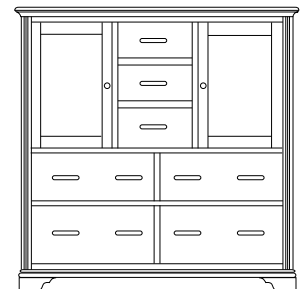

Mirror
AD-2633 42"W x 34"H
AD-2634 42"W x 42"H

Mirror
AD-2635 36"W x 40"H
AD-2636 42"W x 45½"H

AD-2616
7 Drawer Dresser
Overall Width: 68¾"
Overall Depth: 21½"
Height: 37½"

AD-2618
9 Drawer Dresser
Overall Width: 68¾"
Overall Depth: 21½"
Height: 44¾"