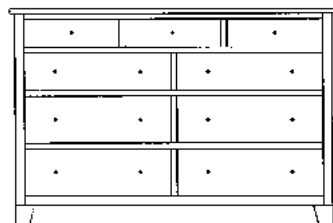

PT-1818
9 Drawer Dresser
Overall Width: 68¾"
Overall Depth: 21"
Height: 46"