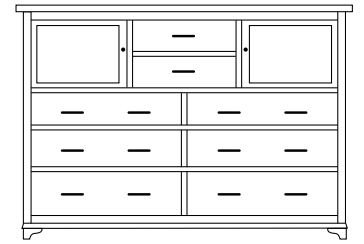

**CH-1314
Dresser**

Overall Width: 48"
Overall Depth: 21"
Height: 45"

**CH-1316
Dresser**

Overall Width: 70"
Overall Depth: 21"
Height: 36"

**CH-1318
Mule Dresser**

Overall Width: 70"
Overall Depth: 21"
Height: 45"