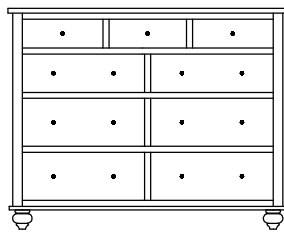

GR-3117
9 Drawer Dresser
Overall Width: 58³/₄"
Overall Depth: 22"
Height: 46³/₄"