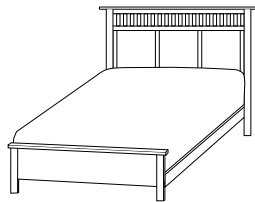

CM-1507K
King
Low Footboard