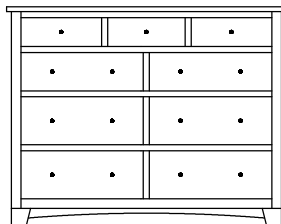

BT-1617
9 Drawer Dresser
Overall Width: 58 $\frac{3}{4}$ "
Overall Depth: 22"
Height: 46"