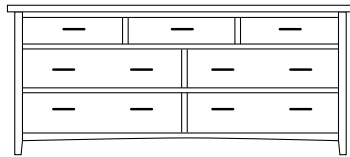

**CH-1316
Dresser**

Overall Width: 70"
Overall Depth: 21"
Height: 36"