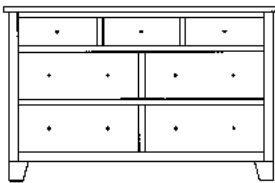

PT-1815
7 Drawer Dresser
Overall Width: 58¾"
Overall Depth: 21"
Height: 36¾"