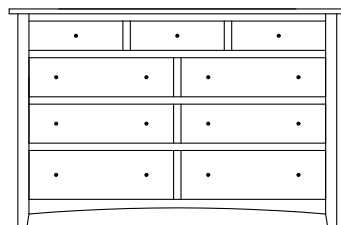

CM-2118
9 Drawer Dresser
Overall Width: 68"
Overall Depth: 21"
Height: 44½"