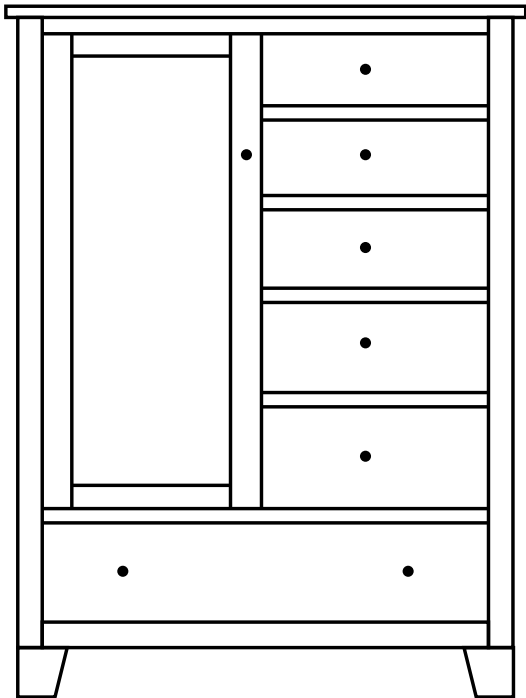

PT-1820
2 Piece Armoire
Overall Width: 36¾"
Overall Depth: 22"
Height: 78¾"