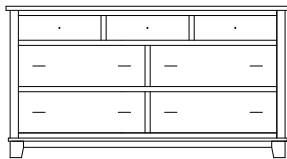

MT-5115
7 Drawer Dresser
Overall Width: 58¾"
Overall Depth: 21"
Height: 36¾"