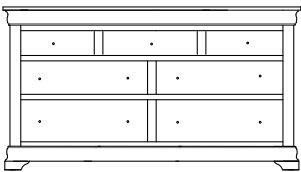

LT-5316
7 Drawer Dresser
Overall Width: 68"
Overall Depth: 21 $\frac{3}{4}$ "
Height: 37 $\frac{3}{4}$ "