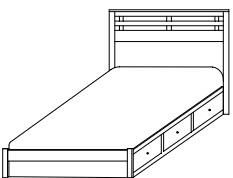

GC-2553K + 312
King
Rail Footboard with
#312 Storage Rail