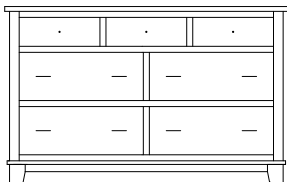

MT-5116
7 Drawer Dresser
Overall Width: 68¾"
Overall Depth: 21"
Height: 36¾"