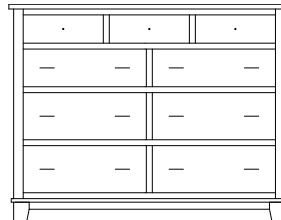

Martinsville Dressers & Mirrors

MT-5133
Shown Here

MT-5115
Shown Here

Dresser shown in: **Brown Maple** | **OCS-226 Coffee** | **Hardware: 55270-ORB Knobs, 55275-ORB Pulls**

MT-5115
7 Drawer Dresser
Overall Width: 58¾"
Overall Depth: 21"
Height: 36¾"