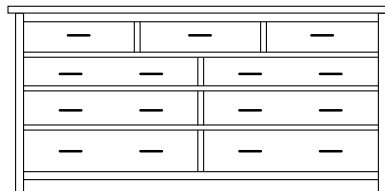

ET-1918
9 Drawer Dresser
Overall Width: 71"
Overall Depth: 21¾"
Height: 45"