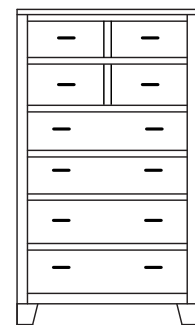

CP-2013
8 Drawer Chest
Overall Width: 34¾"
Overall Depth: 20"
Height: 62½"