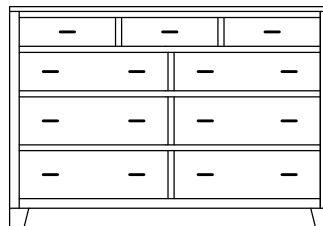

CP-2018
9 Drawer Dresser
Overall Width: 66¾"
Overall Depth: 20"
Height: 46"