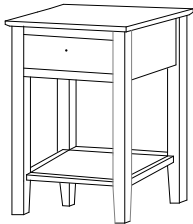

MR-4100
Open, 1 Drawer
Overall Width: 19¾"
Overall Depth: 19"
Height: 28¾"