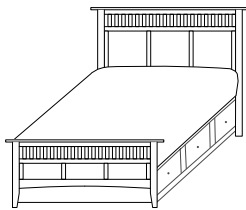

CM-1506K + 311
King
Regular Footboard with
#311 Storage Rail