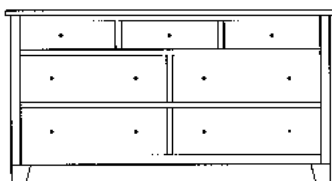

PT-1816
7 Drawer Dresser
Overall Width: 68¾"
Overall Depth: 21"
Height: 36¾"