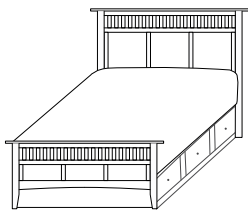

CM-1506K + 312
King
Regular Footboard
with #312 Storage Rail