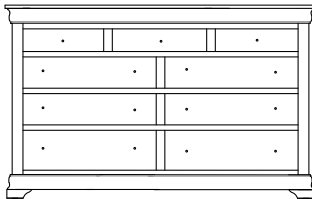

LT-5318
9 Drawer Dresser
Overall Width: 68"
Overall Depth: 21 $\frac{3}{4}$ "
Height: 44 $\frac{3}{4}$ "