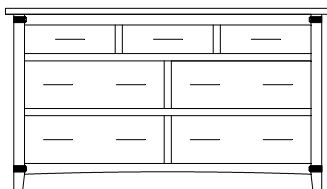

RR-2416
7 Drawer Dresser
Overall Width: 68"
Overall Depth: 21"
Height: 38"