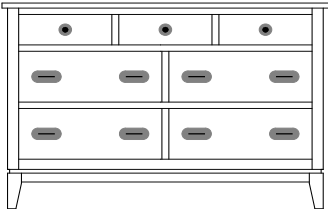

GC-2516
7 Drawer Dresser
Overall Width: 68¾"
Overall Depth: 21"
Height: 40½"