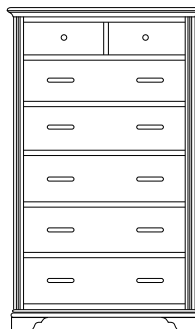

AD-2612
7 Drawer Chest
Overall Width: 37¼"
Overall Depth: 21½"
Height: 63"