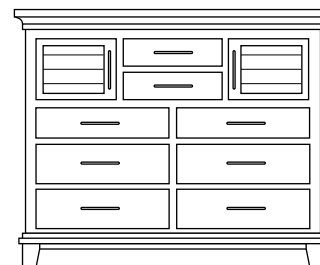

KO-1719
8 Drawer, 2 Door Dresser
Overall Width: 63½"
Overall Depth: 21½"
Height: 52"