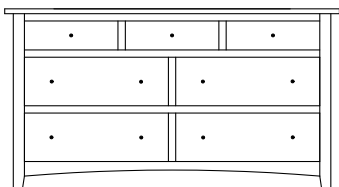

CM-2116
7 Drawer Dresser
Overall Width: 68"
Overall Depth: 21"
Height: 37"