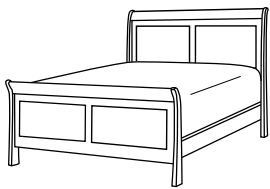

BM-1450K
King
Regular Footboard