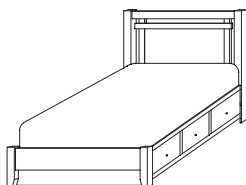

MT-5153K + 311
King
Rail Footboard with #311
Storage Rail