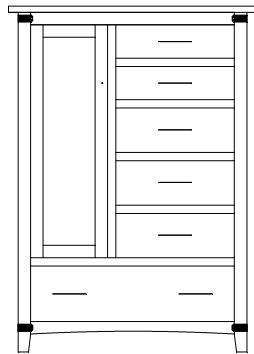

RR-2421
Door Chest
Overall Width: 44¾"
Overall Depth: 21"
Height: 62½"