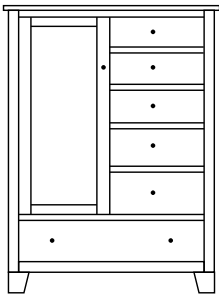

PT-1821
Door Chest
Overall Width: 44"
Overall Depth: 21"
Height: 59¼"