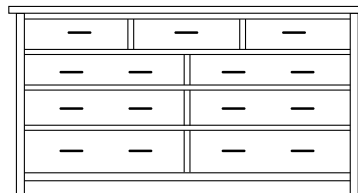

ET-1917
9 Drawer Dresser
Overall Width: 64"
Overall Depth: 21¾"
Height: 45"