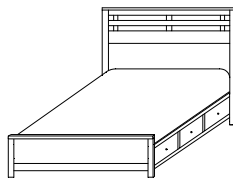

GC-2551K + 311
King
Low Footboard with
#311 Storage Rail