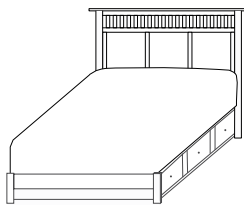

CM-1508K + 311
King
Rail Footboard with #311
Storage Rail

Classic Mission Slat Bed Item Numbers

Headboard, 53"H	Cal King	King	Queen	Full	Twin
Bed with Regular Footboard, 30"H	CM-1506C	CM-1506K	CM-1506Q	CM-1506F	CM-1506T
Bed with Low Footboard, 18"H	CM-1507C	CM-1507K	CM-1507Q	CM-1507F	CM-1507T
Bed with Rail Footboard, 14¾"H	CM-1508C	CM-1508K	CM-1508Q	CM-1508F	CM-1508T
Headboard Only, 53"H	CM-1510C	CM-1510K	CM-1510Q	CM-1510F	CM-1510T
Bed with Footboard Storage, 14¾"H	CM-1511C	CM-1511K	CM-1511Q	CM-1511F	CM-1511T
Storage Rail, 11"H, 3" off floor	311C	311K	311Q	311F	311T
Storage Rail, 14"H	312C	312K	312Q	312F	312T

- Twin size beds are not available with drawers on both sides.
- Twin size footboard storage only available with one drawer due to size limitations.