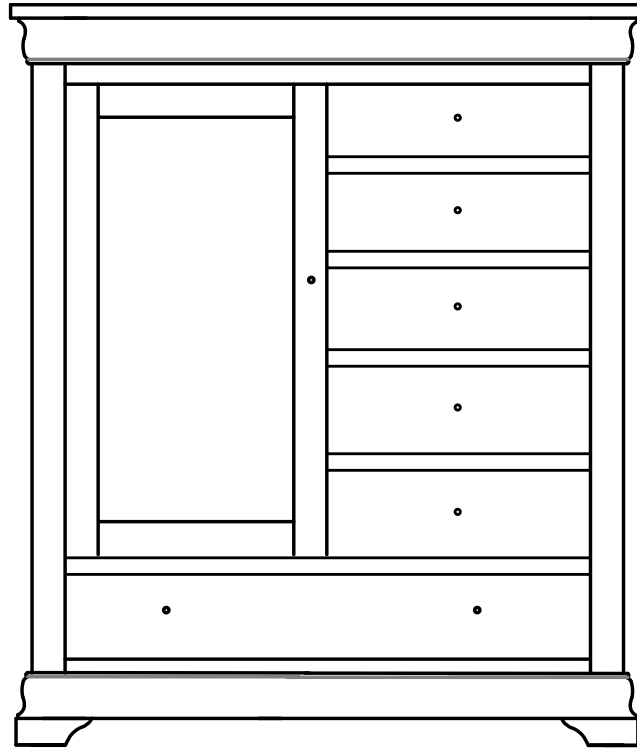

Loretto Miscellaneous

LT-5320
2 Piece Armoire
Overall Width: 39"
Overall Depth: 21 $\frac{3}{4}$ "
Height: 81 $\frac{3}{4}$ "