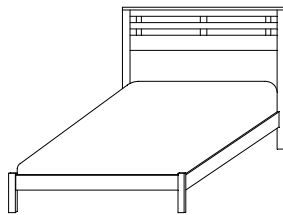

GC-2553K
King
Rail Footboard