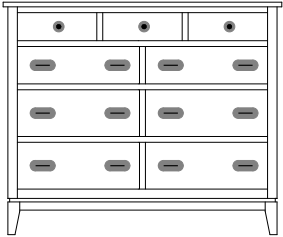

GC-2517
9 Drawer Dresser
Overall Width: 58¾"
Overall Depth: 21"
Height: 49¾"