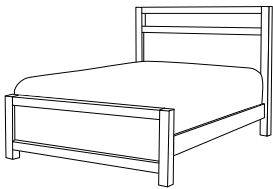

ET-1942K
King
Low Footboard