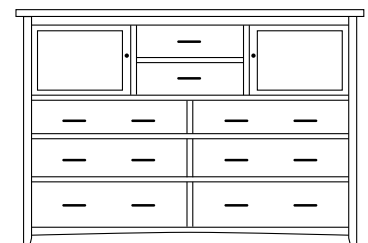

BM-1419
8 Drawer, 2 Door Dresser
Overall Width: 60"
Overall Depth: 21½"
Height: 52"