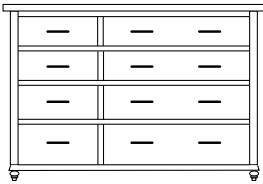

**CH-1305
Night Stand**

Overall Width: 28"
Overall Depth: 18"
Height: 28"

**CH-1306
Night Stand**

Overall Width: 28"
Overall Depth: 18"
Height: 28"

**CH-1308
3 Drawer Chest**

Overall Width: 37"
Overall Depth: 21"
Height: 36"