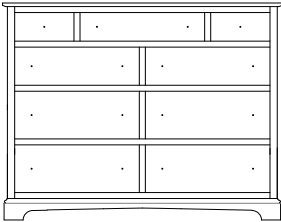

MR-4117
9 Drawer Dresser
Overall Width: 57¾"
Overall Depth: 21"
Height: 45½"