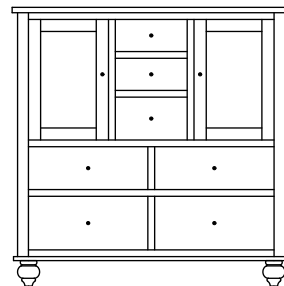

GR-3119
7 Drawer, 2 Door Dresser
Overall Width: 51¹/₄"
Overall Depth: 22"
Height: 52"