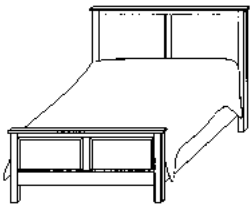

CM-1122K
King
Regular Footboard