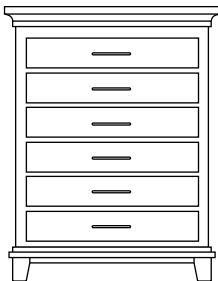

KO-1711
6 Drawer Chest
Overall Width: 38"
Overall Depth: 21½"
Height: 62"