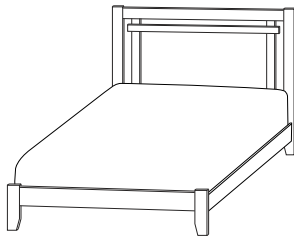

MT-5153K
King
Rail Footboard