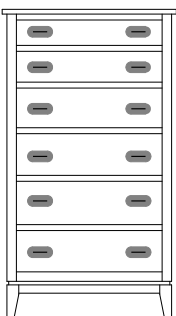

GC-2511
6 Drawer Chest
Overall Width: 36¾"
Overall Depth: 21"
Height: 66¼"