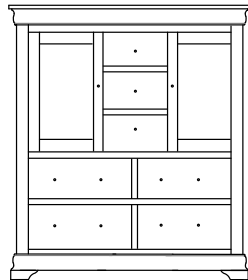

LT-5319
7 Drawer, 2 Door Dresser
Overall Width: 53 $\frac{1}{2}$ "
Overall Depth: 21 $\frac{3}{4}$ "
Height: 54"