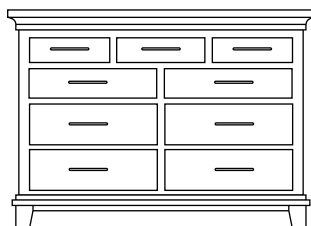

KO-1717
9 Drawer Dresser
Overall Width: 63½"
Overall Depth: 21½"
Height: 45"