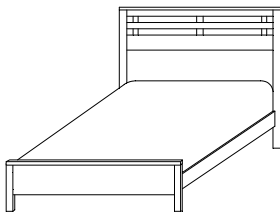

GC-2551K
King
Low Footboard