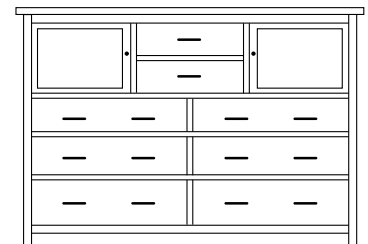

ET-1919
8 Drawer, 2 Door Dresser
Overall Width: 56"
Overall Depth: 21¾"
Height: 52"