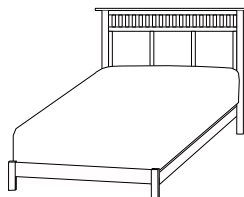

CM-1508K
King
Rail Footboard