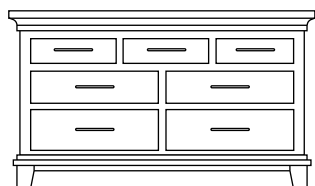

KO-1715
7 Drawer Dresser
Overall Width: 63½"
Overall Depth: 21½"
Height: 36"