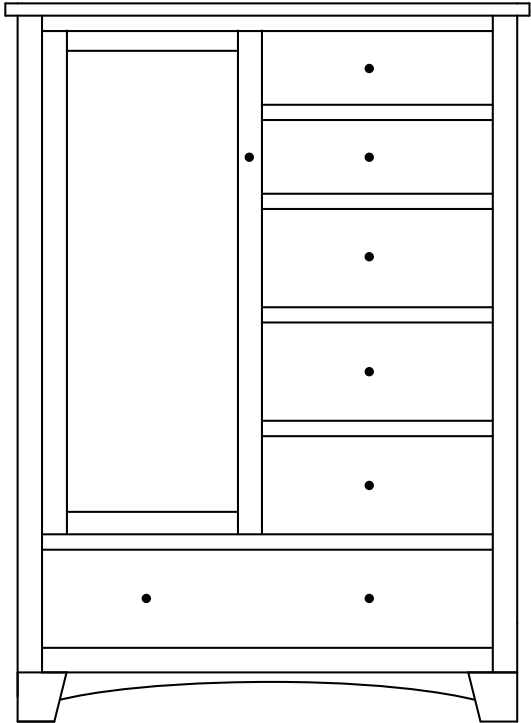

BT-1620
2 Piece Armoire
Overall Width: 36¾"
Overall Depth: 22"
Height: 78¾"