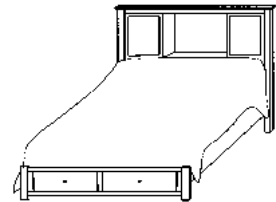

CM-2099K
King
Footboard Storage