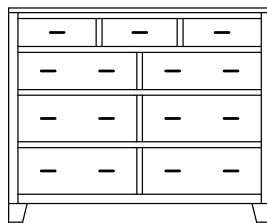

CP-2015
7 Drawer Dresser
Overall Width: 56¾"
Overall Depth: 20"
Height: 36¾"

CP-2017
9 Drawer Dresser
Overall Width: 56¾"
Overall Depth: 20"
Height: 46"

Mirror
CP-2033 Width: 36" Height: 36"
CP-2034 Width: 42" Height: 36"
CP-2035 Width: 48" Height: 34"
CP-2036 Width: 48" Height: 40"