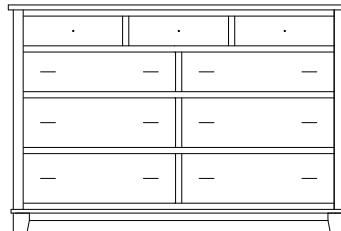

MT-5118
9 Drawer Dresser
Overall Width: 68¾"
Overall Depth: 21"
Height: 46"