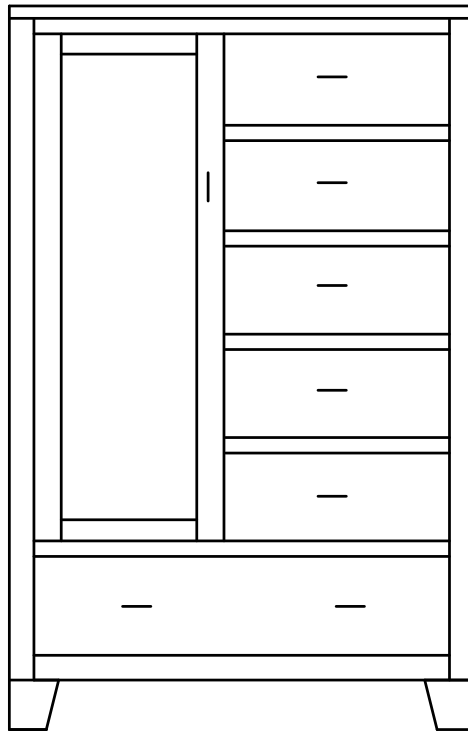

CP-2020
2 Piece Armoire
Overall Width: 34¾"
Overall Depth: 20"
Height: 78¾"