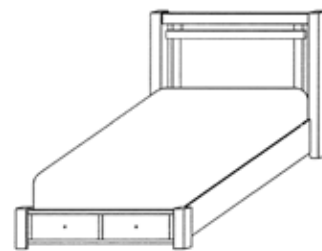

RR-2237K
King
Footboard Storage