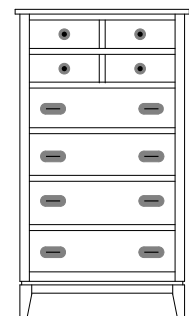

GC-2513
8 Drawer Chest
Overall Width: 36¾"
Overall Depth: 21"
Height: 66¼"