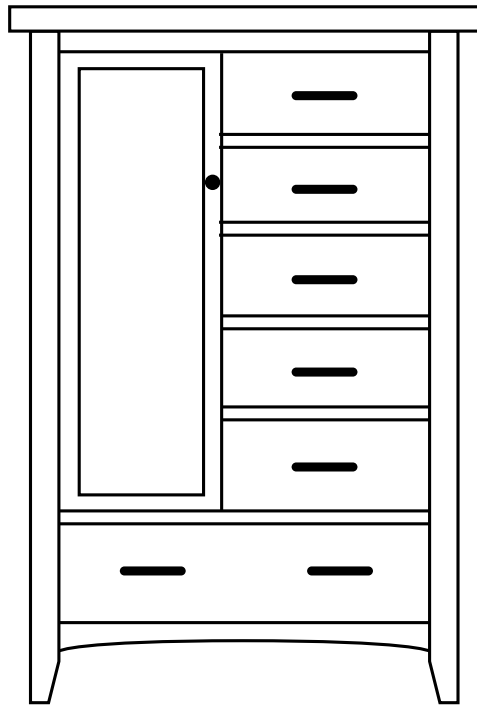

Belmont Miscellaneous

BM-1420
2 Piece Armoire
Overall Width: 42"
Overall Depth: 21½"
Height: 78"