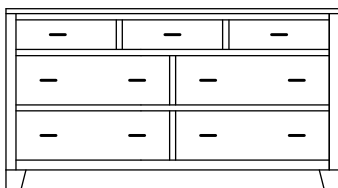

CP-2015
7 Drawer Dresser
Overall Width: 56¾"
Overall Depth: 20"
Height: 36¾"

CP-2017
9 Drawer Dresser
Overall Width: 56¾"
Overall Depth: 20"
Height: 46"

Mirror
CP-2033 Width: 36" Height: 36"
CP-2034 Width: 42" Height: 36"
CP-2035 Width: 48" Height: 34"
CP-2036 Width: 48" Height: 40"