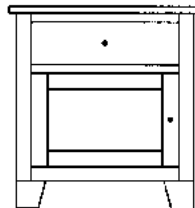

PT-1805
1 Drawer, 1 Door
Overall Width: 26"
Overall Depth: 19"
Height: 28¾"