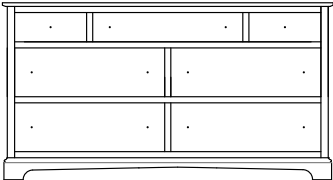

MR-4116
7 Drawer Dresser
Overall Width: 67¾"
Overall Depth: 21"
Height: 36¼"