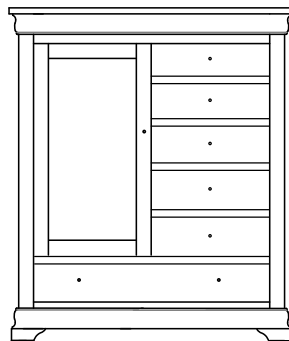

LT-5321
Door Chest
Overall Width: 45"
Overall Depth: 21 $\frac{3}{4}$ "
Height: 63 $\frac{1}{2}$ "