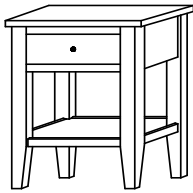

Optional Sliding Top

USB Plug In and Sliding Top are not available in the same night stand.

Optional Night Light in Base

Night Stand shown in: Rustic Cherry | S-14 | Hardware: 55270-ORB Knob

GR-3100
Open, 1 Drawer
Overall Width: 20¾"
Overall Depth: 20"
Height: 28¾"