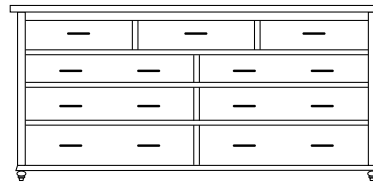

**CH-1318
Mule Dresser**

Overall Width: 70"
Overall Depth: 21"
Height: 45"