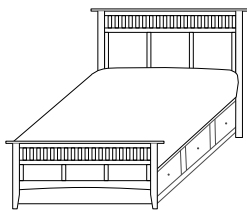

CM-1506K + 311
King
Regular Footboard
with #311 Storage Rail