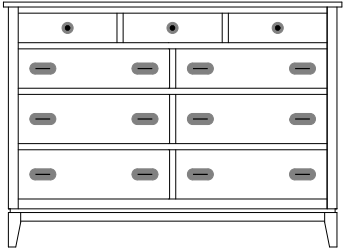

GC-2518
9 Drawer Dresser
Overall Width: 68¾"
Overall Depth: 21"
Height: 49¾"