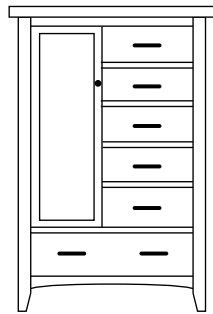

BM-1421
Door Chest
Overall Width: 46"
Overall Depth: 21½"
Height: 62"