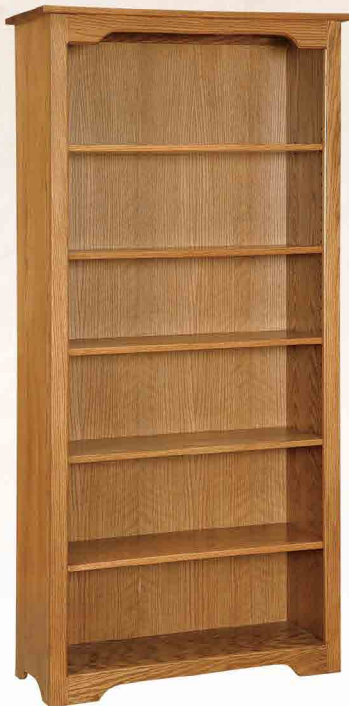

**#180M
MISSION
WARDROBE**

36"w x 22"d x 78"h
Includes 2 shelves & 3 clothes rod

**#199M
CHEST OF DRAWERS**

34"w x 20"d x 52"h

Also available in

- 3 Drawer #500M 34"w x 20"d x 33"h
- 4 Drawer #501M 34"w x 20"d x 42½"h
- 6 Drawer #502M 34"w x 20"d x 61½"h

**#02M
CHEST OF DRAWERS**

34"w x 20"d x 46"h

BOOKCASES

NEW!

**#900
SLIDING BARN
DOOR BOOKCASE**

57"w x 14"d x 72"h

**#91A
BOOKCASE W/
FULL LENGTH
DOORS**

36"w x 14"d x 61"h

BOOKCASES

#091
BOOKCASE
36"w x 14"d x 61"h

#092
BOOKCASE
36"w x 14"d x 49"h

#093
BOOKCASE
36"w x 14"d x 37"h

#97
2' BOOKCASE
36"w x 14"d x 25"h

#023A
BOOKCASE
24"w x 14"d x 72½"h

#023
BOOKCASE
36"w x 14"d x 72½"h (Shown)

#122
7' BOOKCASE
36"w x 14"d x 84"h (Not Shown)

Shown with standard doors

#094
BOOKCASE WITH DOORS
36"w x 14"d x 72½"h
Top doors raised panel or glass

#095
BOOKCASE
36"w x 14"d x 72½"h